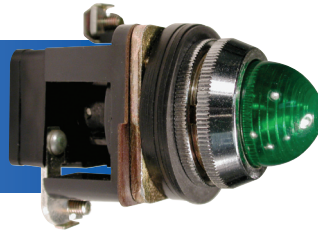

# 30mm Metal Pilot Lights

Certified for  
**NEMA Type 4X**  
12 environment.

## Pilot Light

**Note:**  
All LED pilot lights and illuminated actuators at a specified voltage will operate on AC and DC.  
Except for 110 and 230V specify AC or DC type.