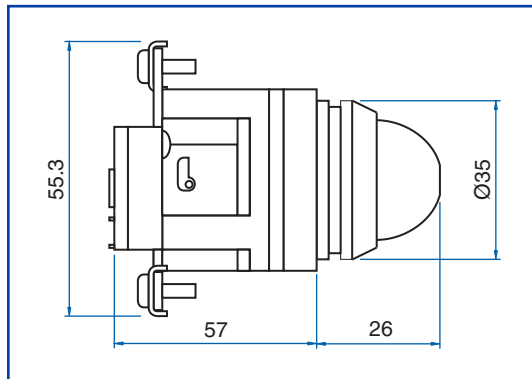

Dimensional Drawings

Pilot Light