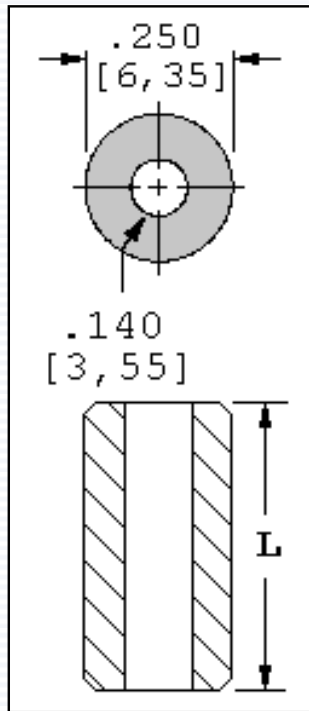

Round Clear Hole Spacers

.140 [3,55] Hole Diameter - #6 [M3] Screw - Aluminum • Brass • Nylon • Phenolic

.140 [3,55] Hole Dia. - #6 [M3] Screw

| Length "L" Inch [mm] | Aluminum | Brass | Nylon | Phenolic |
|----------------------|----------|----------|----------|----------|
| | Cat. No. | Cat. No. | Cat. No. | Cat. No. |
| .125 [3,18] | 3403 | 1934 | 883 | — |
| .250 [6,35] | 3464 | 1457A | 884 | 367 |
| .375 [9,53] | 3465 | 1457B | 885 | 368 |
| .500 [12,70] | 3466 | 1457C | 886 | 369 |
| .625 [15,87] | 3429 | 1935 | 887 | — |
| .750 [19,05] | 3467 | 1457D | 888 | 370 |
| .875 [22,23] | 3438 | 1936 | 889 | — |
| 1.000 [25,40] | 3468 | 1457E | 890 | 371 |
| 1.500 [38,10] | 3469 | 1937 | — | 372 |
| 2.000 [50,80] | 3470 | 1938 | — | 373 |