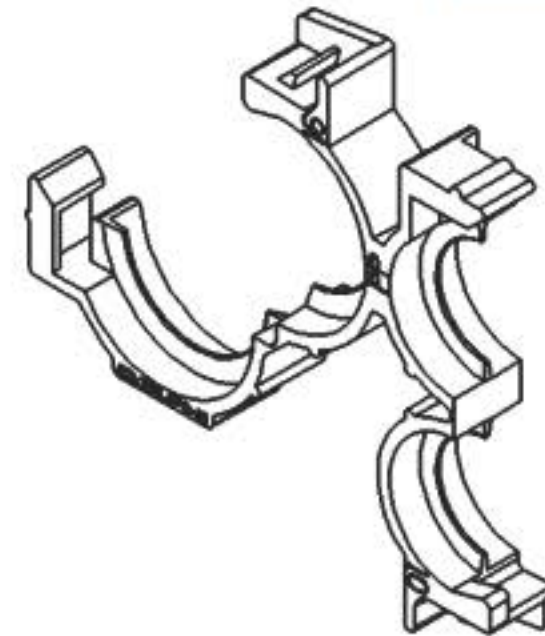

Select a product type to narrow your search:

Mounting Device ▾

Results with your selections: --

Component Type ▾

Component Feature ▾

Fastening Type ▾

Hole diameter [mm] ▾

Bundle size [mm] ▾

Stud Size ▾

Conduit Size [mm] ▾

Color ▾

[Clear](#)[Search →](#)

Conduit Clip Special, Conduit Size 10, Sec Conduit Size 16

Part #12045816

Question about this product?

[Attributes](#)[Documents \(4\)](#)

Part # :	12045816
Description :	Conduit Clip Special, Conduit Size 10, Sec Conduit Size 16
Product Type :	Mounting Device
Fastening Type :	Special
Status :	✔ Active
Component Type :	Clip
Component Feature :	Conduit
Bundle size [mm] :	10.00/16.00
Color :	Black
Material :	PP
Weight [g] :	2.48
ELV compliant :	✔ Yes
RoHs compliant :	✔ Yes