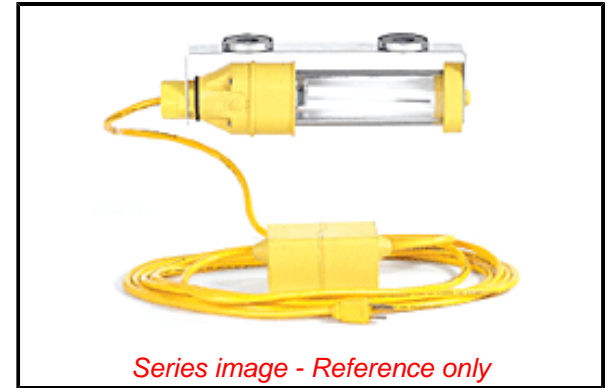

PLEASE CHECK WWW.MOLEX.COM FOR LATEST PART INFORMATION

Part Number: [1301080121](#)
Status: **Active**
Overview: [Hand Lamps](#)
Description: Super-Safeway 13W Fluorescent Machine Light, Screw Mount 24V with 18/3 SJTOOW Cord Type, Overall Cord Length 4.57m (15.0')

Documents:

[Brochure \(PDF\)](#) [RoHS Certificate of Compliance \(PDF\)](#)

General

Product Family	Portable Lighting
Series	130108
NEMA Configuration	N/A
Outlet	None
Overview	Hand Lamps
Product Name	Super-Safeway
Type	Hand Lamps
UPC	78678867258

Physical

Cord Length - Primary	4.57m (15.0')
Cord Length - Secondary	N/A
Depth	76.20mm (3.000")
Duty	Industrial
Guard Included	No
Guard Type	N/A
Height	57.15mm (2.250")
Length	552.45mm (21.750")
Material - Globe	Butyrate
Material - Guard	Nitrile Rubber 80 Shore A
Mounting Style	Magnetic-Bracket
Packaging Type	Carton
Socket Construction	N/A

Electrical

Bulb Type	Fluorescent
Cord Type - Primary	18/3 SJTOOW
Lamp Type	PL13/41
Lamp Wattage - Maximum	13W
Lumens	900
On/Off Switch	Yes
Voltage (Fixture) - Maximum	24V DC

Material Info

Engineering Number	1083-3MM-24
--------------------	-------------