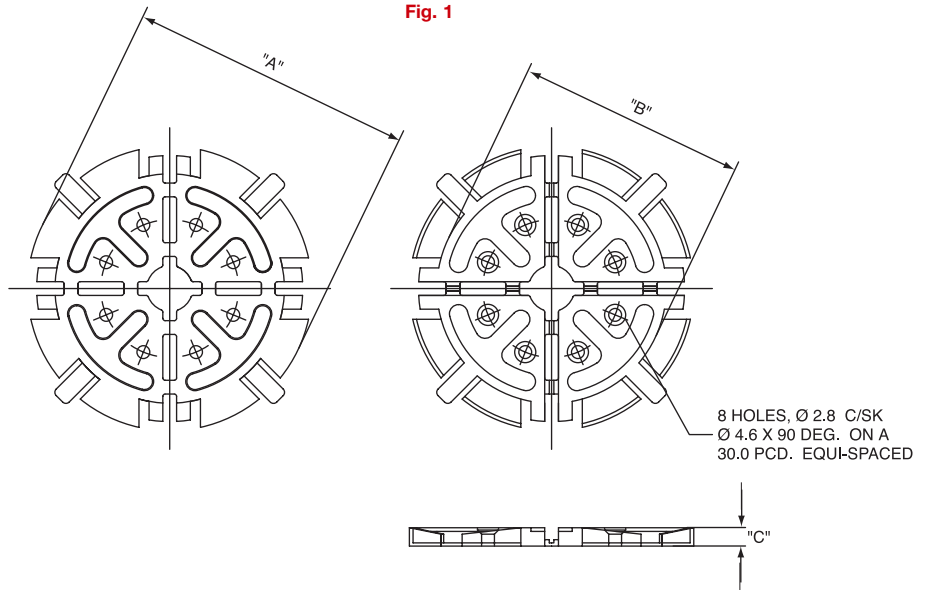

Available by Special Order - NAFTA Region Only  
 500 piece minimum if no stock  
 See "Part Drawing" for Details

EFA04-04 through -76

EFA04-23

Part Number	Description
<a href="#">EFA04 04 001</a>	Fiber Reel,Black,25MM Rad,4MM Spc RoHS Information
<a href="#">EFA04 23 001</a>	Fiber RI,Black,40MM Rad,6.35MM Spc RoHS Information

## EFA04 Fiber Reels

Fig. 1

Fig. 2

### Features

- Variable radius storage options
- Can be screw mounted (screw not supplied), or optional adhesive pad mounted (adhesive pads supplied when specified)
- Board mountable using Stand-off EFA04 27 ASS (page 208)
- Stackable using Stacking Pillar EFA04 53 ASS (page 208)
- Fig. 1 can be broken apart into 4-90° bending control devices
- Can accommodate bare to ruggedized fiber