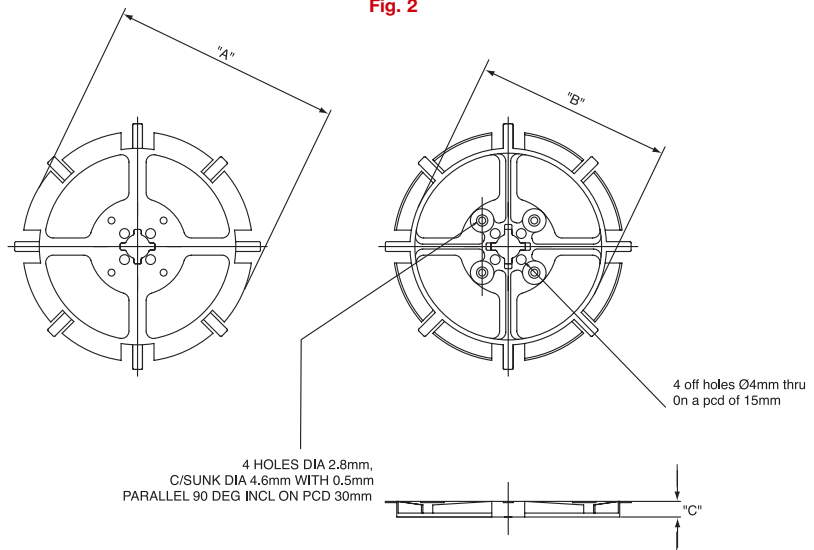

Available by Special Order - NAFTA Region Only  
 500 piece minimum if no stock  
 See "Part Drawing" for Details

EFA04-04 through -76

EFA04-23

Part Number	Description
<a href="#">EFA04 04 001</a>	Fiber Reel,Black,25MM Rad,4MM Spc RoHS Information
<a href="#">EFA04 23 001</a>	Fiber RI,Black,40MM Rad,6.35MM Spc RoHS Information

## EFA04 Fiber Reels

Fig. 1

Fig. 2

### Features

- Variable radius storage options
- Can be screw mounted (screw not supplied), or optional adhesive pad mounted (adhesive pads supplied when specified)
- Board mountable using Stand-off EFA04 27 ASS (page 208)
- Stackable using Stacking Pillar EFA04 53 ASS (page 208)
- Fig. 1 can be broken apart into 4-90° bending control devices
- Can accommodate bare to ruggedized fiber