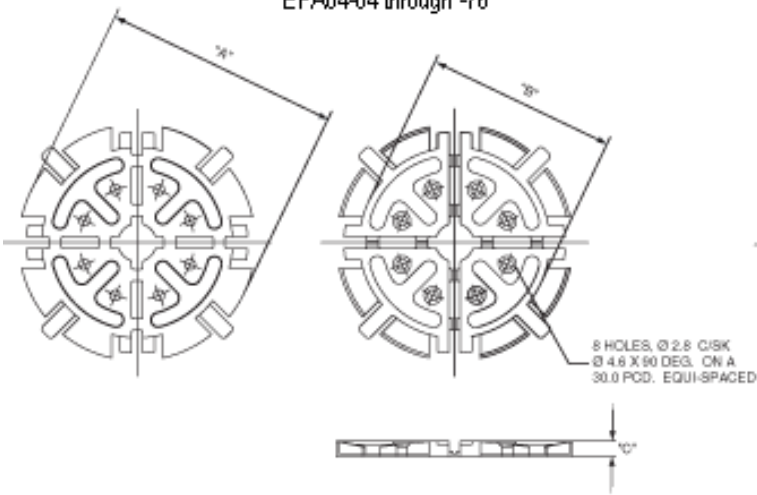

Available by Special Order - NAFTA Region Only  
 500 piece minimum if no stock  
 See "Part Drawing" for Details

EFA04-04 through -76

EFA04-23

Part Number	Description
<a href="#">EFA04 04 001</a>	Fiber Reel,Black,25MM Rad,4MM Spc RoHS Information
<a href="#">EFA04 23 001</a>	Fiber RI,Black,40MM Rad,6.35MM Spc RoHS Information

### Features

- Variable radius storage options
- Can be screw mounted (screw not supplied), or optional adhesive pad mounted (adhesive pads supplied when specified)
- Board mountable using Stand-off EFA04 27 ASS (page 208)
- Stackable using Stacking Pillar EFA04 53 ASS (page 208)
- Fig. 1 can be broken apart into 4-90° bending control devices
- Can accommodate bare to ruggedized fiber

A Europlus/Richco Product							
Material: Flame Retardant Nylon 6 UL94 V0, RMS-178							
Standard Pack: 100 per bag							
Part No.	Contents	"A"	"B"	"C" Height	Figure	Max. Fiber Storage	
EFA04 04 001	25mm radius fiber reel	62.0	50.0	4.0	1	2.5m of 900 micron fiber	
EFA04 04 ASS	EFA04 04 001 with 4 self-adhesive pads			6.35		4.5m of 900 micron fiber	
EFA04 21 001	25mm radius fiber reel			3.9		3.0m of 900 micron fiber	
EFA04 21 ASS	EFA04 21 001 with 4 self-adhesive pads			12.4		9.0m of 900 micron fiber	
EFA04 10 001	30mm radius fiber reel	72.0	60.0	3.9		1	3.0m of 900 micron fiber
EFA04 10 ASS	EFA04 10 001 with 4 self-adhesive pads			12.4			9.0m of 900 micron fiber
EFA04 14 001	30mm radius fiber reel			8.0			15.0m of 900 micron fiber
EFA04 14 ASS	EFA04 14 001 with 4 self-adhesive pads			6.35			7.0m of 900 micron fiber
EFA04 76 001	35mm radius fiber reel	82.0	70.0	8.0	1		15.0m of 900 micron fiber
EFA04 76 ASS	EFA04 76 001 with 4 self-adhesive pads			6.35			7.0m of 900 micron fiber
EFA04 23 001	40mm radius fiber reel			6.35			7.0m of 900 micron fiber
EFA04 23 ASS	EFA04 23 001 with 4 adhesive pads			6.35			7.0m of 900 micron fiber
Parts are available by special order only. 500 piece minimum.							
All dimensions in millimeters							