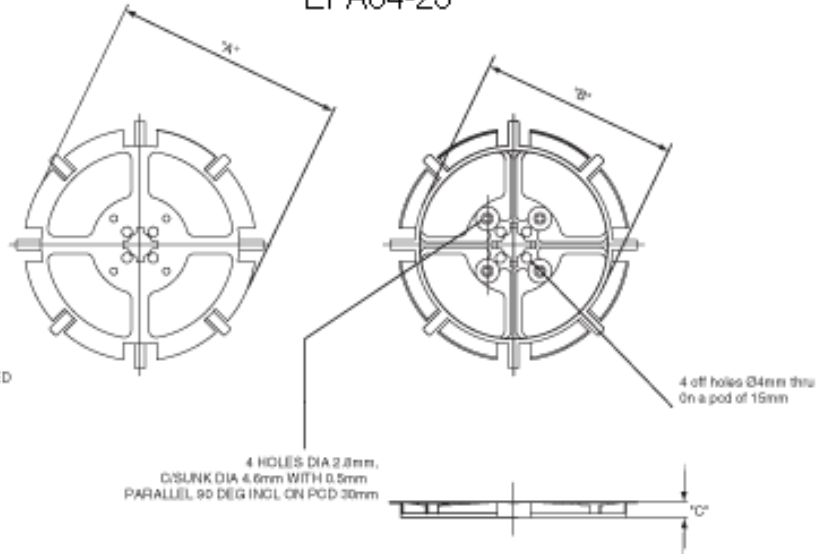

Available by Special Order - NAFTA Region Only  
 500 piece minimum if no stock  
 See "Part Drawing" for Details

EFA04-04 through -76

EFA04-23

Part Number	Description
<a href="#">EFA04 04 001</a>	Fiber Reel,Black,25MM Rad,4MM Spc RoHS Information
<a href="#">EFA04 23 001</a>	Fiber RI,Black,40MM Rad,6.35MM Spc RoHS Information

## EFA04 Fiber Reels

Fig. 1

Fig. 2

### Features

- Variable radius storage options
- Can be screw mounted (screw not supplied), or optional adhesive pad mounted (adhesive pads supplied when specified)
- Board mountable using Stand-off EFA04 27 ASS (page 208)
- Stackable using Stacking Pillar EFA04 53 ASS (page 208)
- Fig. 1 can be broken apart into 4-90° bending control devices
- Can accommodate bare to ruggedized fiber