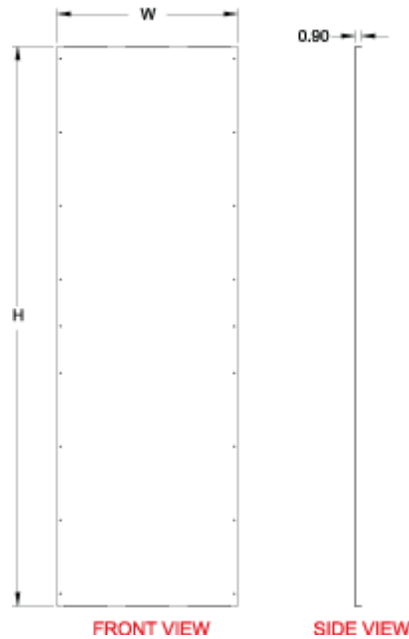

Quality Products. Service Excellence.

Side Mounting Barrier Panels *HMESBP Series*

- Sold individually
- Formed 14 gauge galvanized steel unpainted
- Mounts directly to frame
- Full height and depth panel creating a full barrier between cells
- No provision for depth grid straps or 19" mounting rails
- Can be used as a mounting surface

FRONT VIEW

SIDE VIEW

Part No.	Overall		For use with Cabinet	
	Height	Width	Height	Depth
HSBP145	1293	375	1400	500
HSBP146	1293	475	1400	600
HSBP148	1293	675	1400	800
HSBP165	1493	375	1600	500
HSBP166	1493	475	1600	600
HSBP168	1493	675	1600	800
HSBP184	1693	275	1800	400
HSBP185	1693	375	1800	500
HSBP186	1693	475	1800	600
HSBP188	1693	675	1800	800
HSBP204	1893	275	2000	400
HSBP205	1893	375	2000	500
HSBP206	1893	475	2000	600
HSBP208	1893	675	2000	800
HSBP225	2093	375	2200	500
HSBP226	2093	475	2200	600
HSBP228	2093	675	2200	800