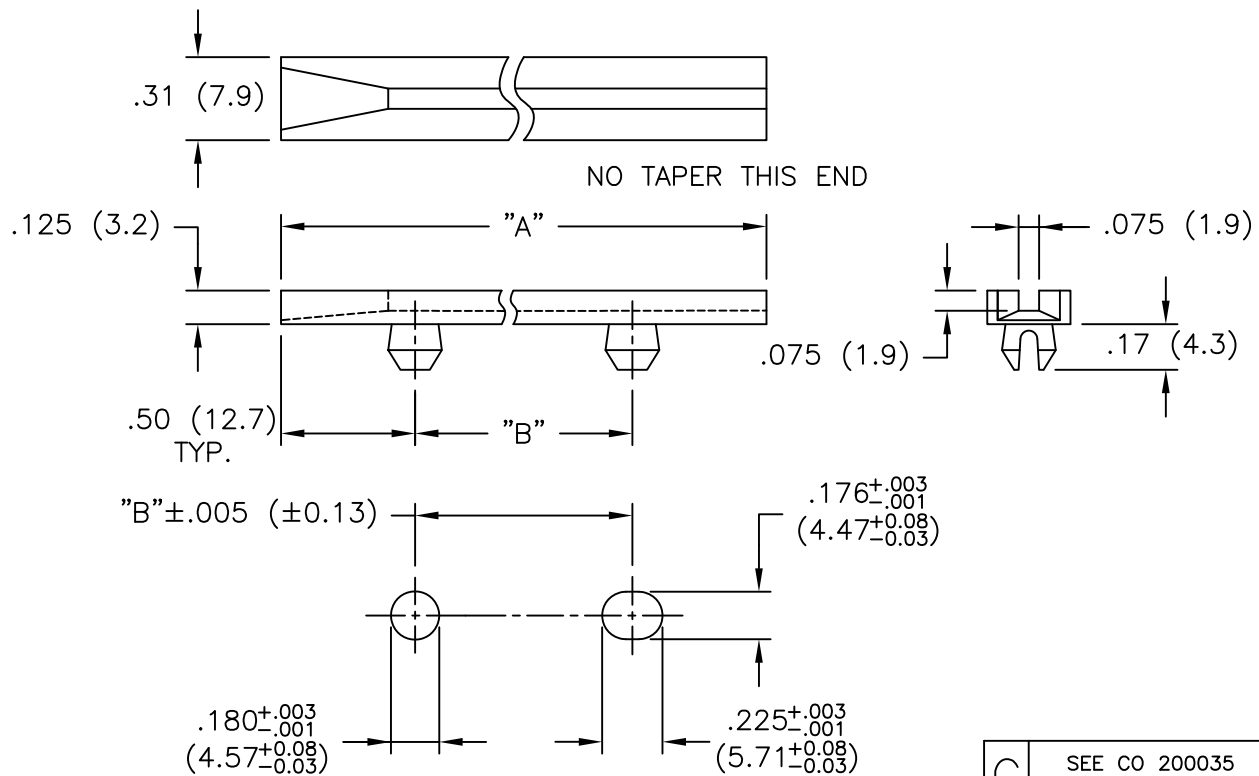

PART NO.	"A" REF.	"B"±.016 (±0.41)	INTERCHANGE WITH SCANBE
RSSD-250	2.5 (63.5)	1.5 (38.1)	23071-1
RSSD-300	3.0 (76.2)	2.0 (50.8)	23071-2
RSSD-350	3.5 (88.9)	2.5 (63.5)	
RSSD-400	4.0 (101.6)	3.0 (76.2)	23071-3
RSSD-450	4.5 (114.3)	3.5 (88.9)	
RSSD-450-300X	4.5 (114.3)	3.0 (76.2)	23071-4
RSSD-500	5.0 (127.0)	4.0 (101.6)	
RSSD-550	5.5 (139.7)	4.5 (114.3)	
RSSD-600	6.0 (152.4)	5.0 (127.0)	23071-5
RSSD-650	6.5 (164.1)	5.5 (139.7)	23071-6
RSSD-700	7.0 (177.8)	6.0 (152.4)	
RSSD-750	7.5 (190.5)	6.5 (165.1)	
RSSD-800	8.0 (203.2)	7.0 (177.8)	

AVAILABLE BY SPECIAL ORDER ONLY

RECOMMENDED MOUNTING HOLES  
 PANEL THICKNESS: .047-.090 (1.2-2.3)

NOTES:

- MATERIAL: NYLON 6/6 (RMS-48)
- COLOR: NATURAL.

G	SEE CO 200035 FOR CHANGES	SK 09.26.07
F	SEE ECN #831 FOR CHANGES	SM 08.09.04
E	COMPLETELY REDRAWN	SM 02.11.02
D	CHANGED FILE NO.	SM 05.14.01
C	DIM. .225 (5.7) WAS .255 (6.5)	RS 01.25.93
B	DIM. "A" WAS REF.	RS 11.25.92
A	METRIC DIMS CORRECTED	RS 08.17.92
R E V	DESCRIPTION	ENGR DATE

TITLE: SNAP-IN CARD GUIDE

DWG IN IN (MM)  
FINAL

TOLERANCES UNLESS NOTED .XX=±.010 .XXX=±.005 FRAC=±1/64 ANG=±1°	FILE # RSSD	DWN: P.B.	APP:	PART # SEE TABLE	PRINT TYPE CA
	MAT'L: SEE NOTES	DT: 04-04-94	DT:		
	RE: RICHCO, INC.	RICHCO INC. PO BOX 804238, CHICAGO, 60680 (773) 539-4060			