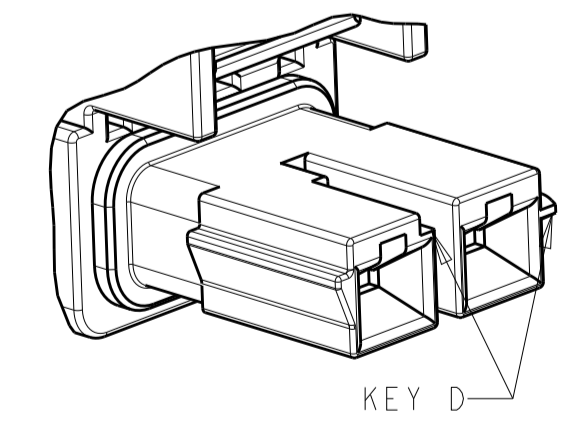

REVISIONS				
P.	LTN	DESCRIPTION	DATE	OWN - APVD
A		RELEASED PER ECN-20-100548	30OCT2020	JP VS

29.35 REF

1x2 POSITION

1x3 POSITION

1x4 POSITION

△ MATERIAL: PBT, GLASS FILLED
 KEY A: NATURAL; KEY B: GREY; KEY C: BROWN
 KEY D: RED; KEY E: ORANGE; KEY F: VIOLET
 KEY G: YELLOW; KEY H: BLUE; KEY I: GREEN