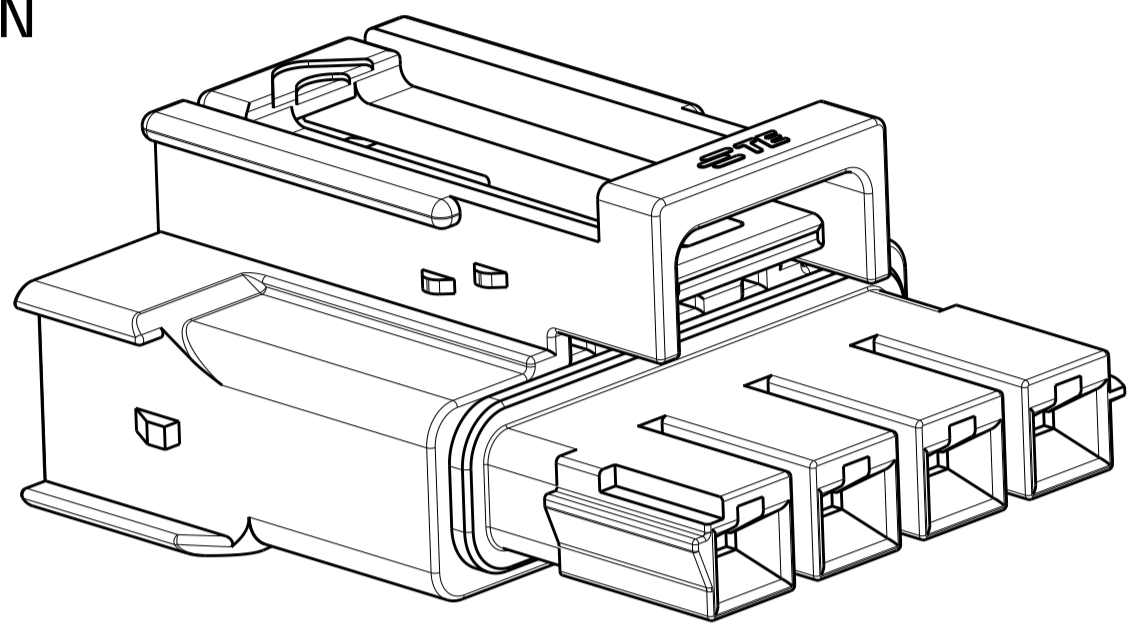

REVISIONS				
P.	LTN	DESCRIPTION	DATE	OWN - APVD
A		RELEASED PER ECN-20-100548	30OCT2020	JP VS

29.35 REF

1x2 POSITION

1x3 POSITION

1x4 POSITION

△ MATERIAL: PBT, GLASS FILLED
 KEY A: NATURAL; KEY B: GREY; KEY C: BROWN
 KEY D: RED; KEY E: ORANGE; KEY F: VIOLET
 KEY G: YELLOW; KEY H: BLUE; KEY I: GREEN