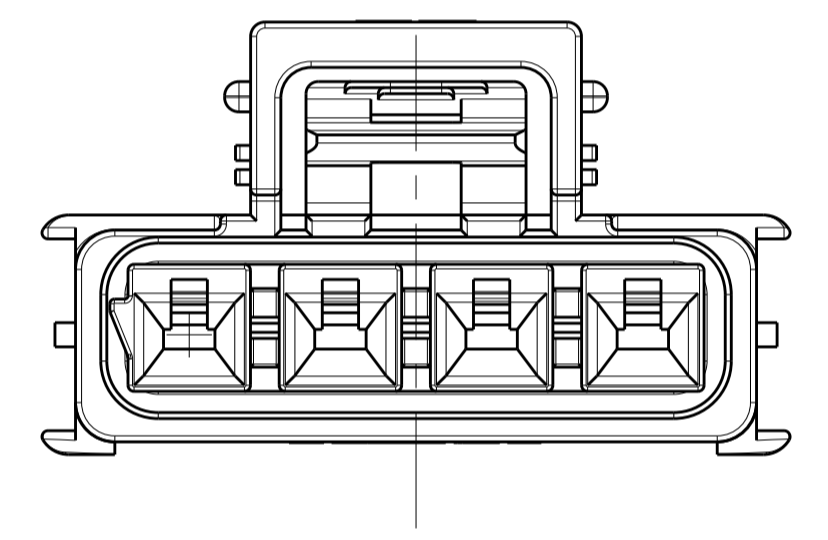

REVISIONS				
P.	LTN	DESCRIPTION	DATE	OWN - APVD
A		RELEASED PER ECN-20-100548	30OCT2020	JP VS

29.35 REF

1x2 POSITION

1x3 POSITION

1x4 POSITION

△ MATERIAL: PBT, GLASS FILLED
 KEY A: NATURAL; KEY B: GREY; KEY C: BROWN
 KEY D: RED; KEY E: ORANGE; KEY F: VIOLET
 KEY G: YELLOW; KEY H: BLUE; KEY I: GREEN

△ MATERIAL MARK: PBT GF

3. APPLICABLE CONTACT P/N:
 2329913-*/2329916-*/2329912-*/2329914-*/2329915-*/2329917-*

4. MATING CONNECTOR P/N
 RECEPT: HSG: *2378158-
 TPA: 2329016-
 BACK COVER: 2334614-
 INTERFACE SEAL: 2325347-
 GANG SEAL: 2325349-*

5. FLAMMABILITY RATING: UL94 V-0

24.66	22.52	19.05	KEY C	1*4	3-2378159-4
24.66	22.52	19.05	KEY B	1*4	2-2378159-4
24.66	22.52	19.05	KEY A	1*4	1-2378159-4
19.66	17.52	14.05	KEY C	1*3	3-2378159-3
19.66	17.52	14.05	KEY B	1*3	2-2378159-3
19.66	17.52	14.05	KEY A	1*3	1-2378159-3
14.66	12.52	9.05	KEY I	1*2	9-2378159-2
14.66	12.52	9.05	KEY H	1*2	8-2378159-2
14.66	12.52	9.05	KEY G	1*2	7-2378159-2
14.66	12.52	9.05	KEY F	1*2	6-2378159-2
14.66	12.52	9.05	KEY E	1*2	5-2378159-2
14.66	12.52	9.05	KEY D	1*2	4-2378159-2
14.66	12.52	9.05	KEY C	1*2	3-2378159-2
14.66	12.52	9.05	KEY B	1*2	2-2378159-2
14.66	12.52	9.05	KEY A	1*2	1-2378159-2
DIM C	DIM B	DIM A	KEYING	POSITIONS	PART NUMBER

SIZE: A1 CAGE CODE: 00779 DRAWING NO: 2378159
 WEIGHT: -
 MATERIAL: PBT GF
 FINISH: -
 CUSTOMER DRAWING

SCALE: 4:1 SHEET: 1 OF 1 REV: A

Mouser Electronics

Authorized Distributor

Click to View Pricing, Inventory, Delivery & Lifecycle Information: