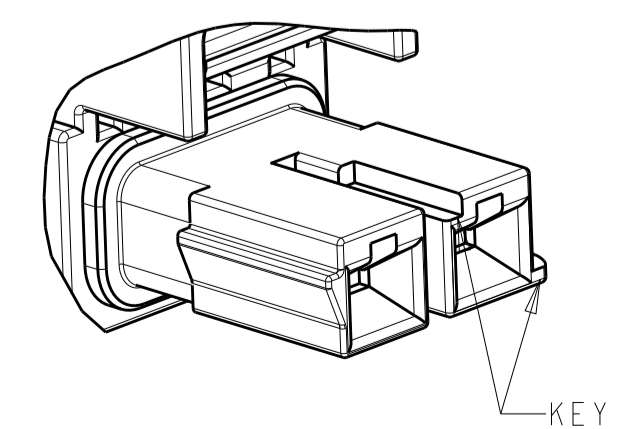

REVISIONS				
P.	LTN	DESCRIPTION	DATE	OWN - APVD
A		RELEASED PER ECN-20-100548	30OCT2020	JP VS

29.35 REF

1x2 POSITION

1x3 POSITION

1x4 POSITION

△ MATERIAL: PBT, GLASS FILLED
 KEY A: NATURAL; KEY B: GREY; KEY C: BROWN
 KEY D: RED; KEY E: ORANGE; KEY F: VIOLET
 KEY G: YELLOW; KEY H: BLUE; KEY I: GREEN

SIZE: A1 CAGE CODE: 00779 DRAWING NO: 2378159
 WEIGHT: -
 MATERIAL: PBT GF
 FINISH: -
 CUSTOMER DRAWING

SCALE: 4:1 SHEET: 1 OF 1 REV: A

Mouser Electronics

Authorized Distributor

Click to View Pricing, Inventory, Delivery & Lifecycle Information: