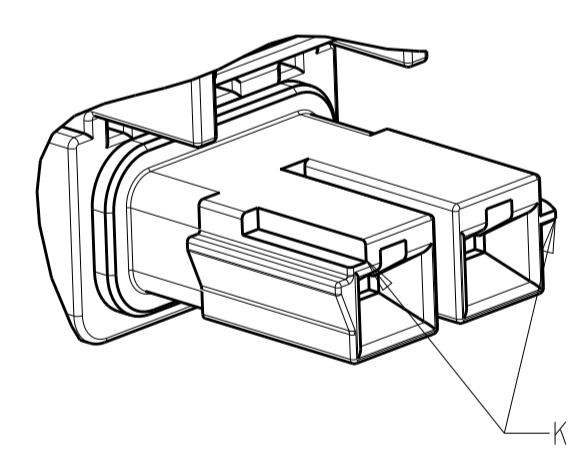

REVISIONS				
P.	LTN	DESCRIPTION	DATE	OWN - APVD
A		RELEASED PER ECN-20-100548	30OCT2020	JP VS

29.35 REF

1x2 POSITION

1x3 POSITION

1x4 POSITION

△ MATERIAL: PBT, GLASS FILLED
 KEY A: NATURAL; KEY B: GREY; KEY C: BROWN
 KEY D: RED; KEY E: ORANGE; KEY F: VIOLET
 KEY G: YELLOW; KEY H: BLUE; KEY I: GREEN

SIZE: A1 CAGE CODE: 00779 DRAWING NO: 2378159
 WEIGHT: -
 MATERIAL: PBT GF
 FINISH: -
 CUSTOMER DRAWING

SCALE: 4:1 SHEET: 1 OF 1 REV: A

Mouser Electronics

Authorized Distributor

Click to View Pricing, Inventory, Delivery & Lifecycle Information: