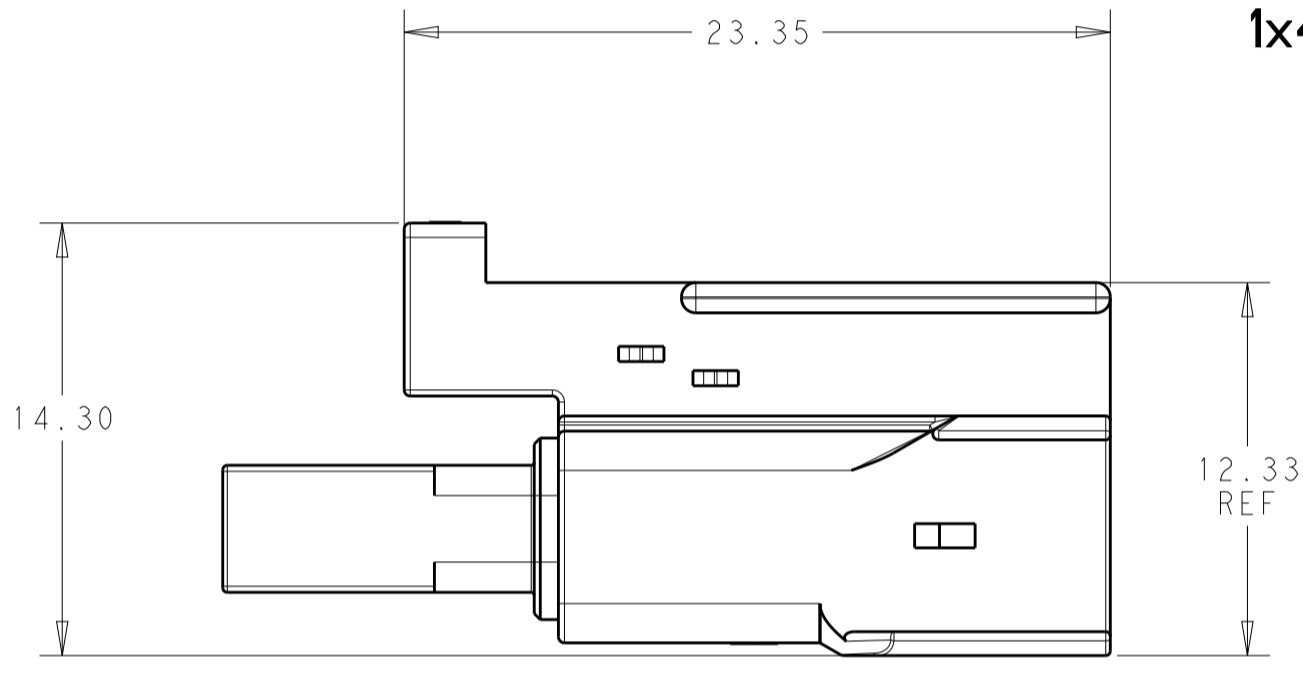

REVISIONS				
P.	LTN	DESCRIPTION	DATE	OWN - APVD
A		RELEASED PER ECN-20-100548	30OCT2020	JP VS

29.35 REF

1x2 POSITION

1x3 POSITION

1x4 POSITION

△ MATERIAL: PBT, GLASS FILLED
 KEY A: NATURAL; KEY B: GREY; KEY C: BROWN
 KEY D: RED; KEY E: ORANGE; KEY F: VIOLET
 KEY G: YELLOW; KEY H: BLUE; KEY I: GREEN

5. FLAMMABILITY RATING: UL94 V-0

24.66	22.52	19.05	KEY C	1*4	3-2378159-4
24.66	22.52	19.05	KEY B	1*4	2-2378159-4
24.66	22.52	19.05	KEY A	1*4	1-2378159-4
19.66	17.52	14.05	KEY C	1*3	3-2378159-3
19.66	17.52	14.05	KEY B	1*3	2-2378159-3
19.66	17.52	14.05	KEY A	1*3	1-2378159-3
14.66	12.52	9.05	KEY I	1*2	9-2378159-2
14.66	12.52	9.05	KEY H	1*2	8-2378159-2
14.66	12.52	9.05	KEY G	1*2	7-2378159-2
14.66	12.52	9.05	KEY F	1*2	6-2378159-2
14.66	12.52	9.05	KEY E	1*2	5-2378159-2
14.66	12.52	9.05	KEY D	1*2	4-2378159-2
14.66	12.52	9.05	KEY C	1*2	3-2378159-2
14.66	12.52	9.05	KEY B	1*2	2-2378159-2
14.66	12.52	9.05	KEY A	1*2	1-2378159-2
DIM C	DIM B	DIM A	KEYING	POSITIONS	PART NUMBER

SIZE: A1 CAGE CODE: 00779 DRAWING NO: 2378159
 WEIGHT: -
 MATERIAL: PBT GF
 FINISH: -
 CUSTOMER DRAWING

SCALE: 4:1 SHEET: 1 OF 1 REV: A

Mouser Electronics

Authorized Distributor

Click to View Pricing, Inventory, Delivery & Lifecycle Information: