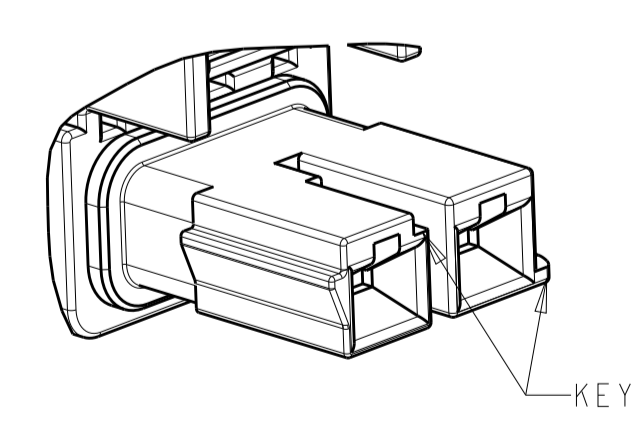

REVISIONS				
P.	LTN	DESCRIPTION	DATE	OWN - APVD
A		RELEASED PER ECN-20-100548	30OCT2020	JP VS

29.35 REF

1x2 POSITION

1x3 POSITION

1x4 POSITION

△ MATERIAL: PBT, GLASS FILLED
 KEY A: NATURAL; KEY B: GREY; KEY C: BROWN
 KEY D: RED; KEY E: ORANGE; KEY F: VIOLET
 KEY G: YELLOW; KEY H: BLUE; KEY I: GREEN