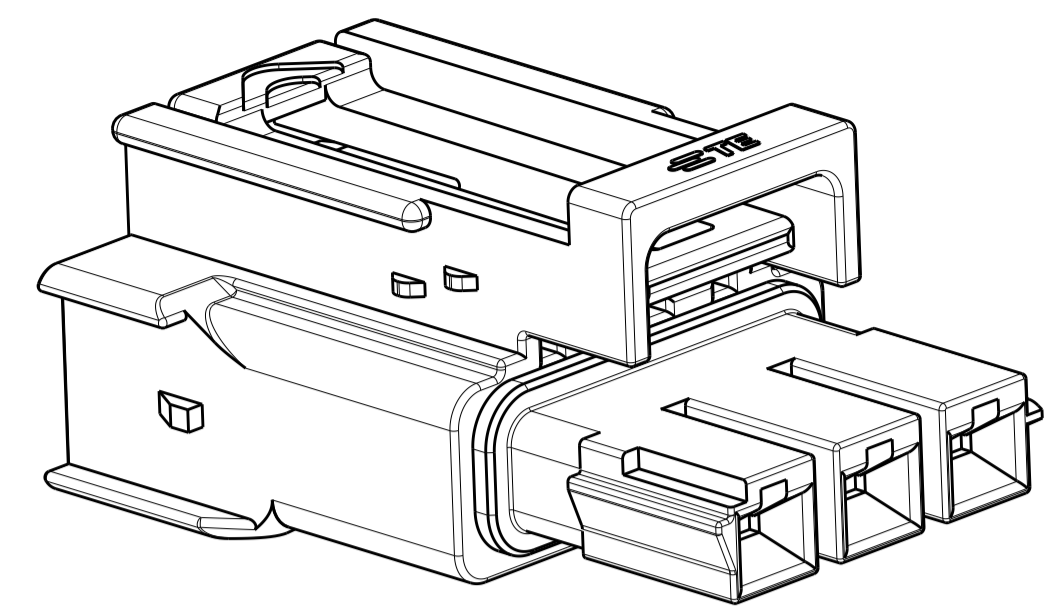

REVISIONS				
P.	LTN	DESCRIPTION	DATE	OWN - APVD
A		RELEASED PER ECN-20-100548	30OCT2020	JP VS

29.35 REF

1x2 POSITION

1x3 POSITION

1x4 POSITION

△ MATERIAL: PBT, GLASS FILLED
 KEY A: NATURAL; KEY B: GREY; KEY C: BROWN
 KEY D: RED; KEY E: ORANGE; KEY F: VIOLET
 KEY G: YELLOW; KEY H: BLUE; KEY I: GREEN

△ MATERIAL MARK: PBT GF

3. APPLICABLE CONTACT P/N:
 2329913-*/2329916-*/2329912-*/2329914-*/2329915-*/2329917-*

4. MATING CONNECTOR P/N
 RECEPT: HSG: *2378158-
 TPA: 2329016-
 BACK COVER: 2334614-
 INTERFACE SEAL: 2325347-
 GANG SEAL: 2325349-*

5. FLAMMABILITY RATING: UL94 V-0

24.66	22.52	19.05	KEY C	1*4	3-2378159-4
24.66	22.52	19.05	KEY B	1*4	2-2378159-4
24.66	22.52	19.05	KEY A	1*4	1-2378159-4
19.66	17.52	14.05	KEY C	1*3	3-2378159-3
19.66	17.52	14.05	KEY B	1*3	2-2378159-3
19.66	17.52	14.05	KEY A	1*3	1-2378159-3
14.66	12.52	9.05	KEY I	1*2	9-2378159-2
14.66	12.52	9.05	KEY H	1*2	8-2378159-2
14.66	12.52	9.05	KEY G	1*2	7-2378159-2
14.66	12.52	9.05	KEY F	1*2	6-2378159-2
14.66	12.52	9.05	KEY E	1*2	5-2378159-2
14.66	12.52	9.05	KEY D	1*2	4-2378159-2
14.66	12.52	9.05	KEY C	1*2	3-2378159-2
14.66	12.52	9.05	KEY B	1*2	2-2378159-2
14.66	12.52	9.05	KEY A	1*2	1-2378159-2
DIM C	DIM B	DIM A	KEYING	POSITIONS	PART NUMBER