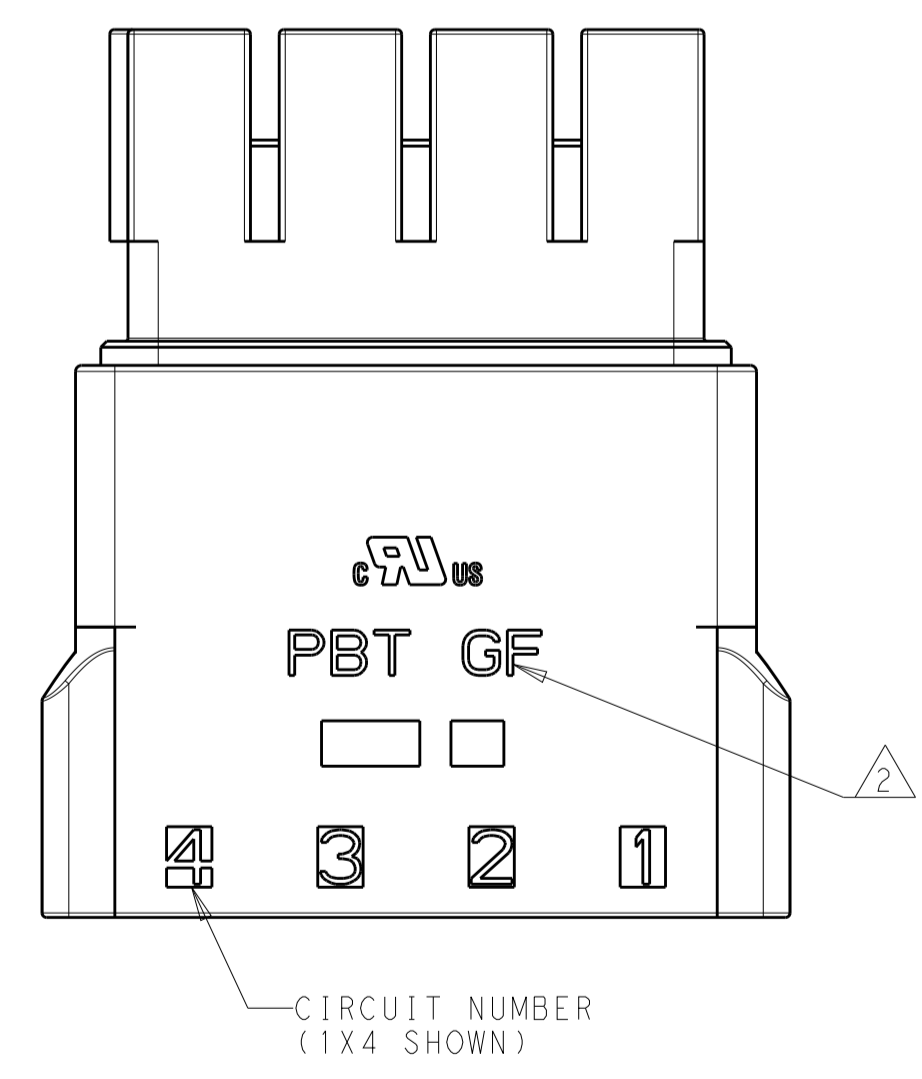

REVISIONS				
P.	LTN	DESCRIPTION	DATE	OWN - APVD
A		RELEASED PER ECN-20-100548	30OCT2020	JP VS

29.35 REF

1x2 POSITION

1x3 POSITION

1x4 POSITION

△ MATERIAL: PBT, GLASS FILLED
 KEY A: NATURAL; KEY B: GREY; KEY C: BROWN
 KEY D: RED; KEY E: ORANGE; KEY F: VIOLET
 KEY G: YELLOW; KEY H: BLUE; KEY I: GREEN

△ MATERIAL MARK: PBT GF

3. APPLICABLE CONTACT P/N:
 2329913-*/2329916-*/2329912-*/2329914-*/2329915-*/2329917-*

4. MATING CONNECTOR P/N
 RECEPT: HSG: *2378158-
 TPA: 2329016-
 BACK COVER: 2334614-
 INTERFACE SEAL: 2325347-
 GANG SEAL: 2325349-*

5. FLAMMABILITY RATING: UL94 V-0

24.66	22.52	19.05	KEY C	1*4	3-2378159-4
24.66	22.52	19.05	KEY B	1*4	2-2378159-4
24.66	22.52	19.05	KEY A	1*4	1-2378159-4
19.66	17.52	14.05	KEY C	1*3	3-2378159-3
19.66	17.52	14.05	KEY B	1*3	2-2378159-3
19.66	17.52	14.05	KEY A	1*3	1-2378159-3
14.66	12.52	9.05	KEY I	1*2	9-2378159-2
14.66	12.52	9.05	KEY H	1*2	8-2378159-2
14.66	12.52	9.05	KEY G	1*2	7-2378159-2
14.66	12.52	9.05	KEY F	1*2	6-2378159-2
14.66	12.52	9.05	KEY E	1*2	5-2378159-2
14.66	12.52	9.05	KEY D	1*2	4-2378159-2
14.66	12.52	9.05	KEY C	1*2	3-2378159-2
14.66	12.52	9.05	KEY B	1*2	2-2378159-2
14.66	12.52	9.05	KEY A	1*2	1-2378159-2
DIM C	DIM B	DIM A	KEYING	POSITIONS	PART NUMBER

THIS DRAWING IS A CONTROLLED DOCUMENT. DWN: B. WEAVER 17AUG2020
 CHK: D. SWARTZ 17AUG2020
 APVD: V. SHETLAR 17AUG2020

TE Connectivity

PLUG HOUSING, POWER VERSA-LOCK

PRODUCT SPEC: 108-143081
 APPLICATION SPEC: 114-143082