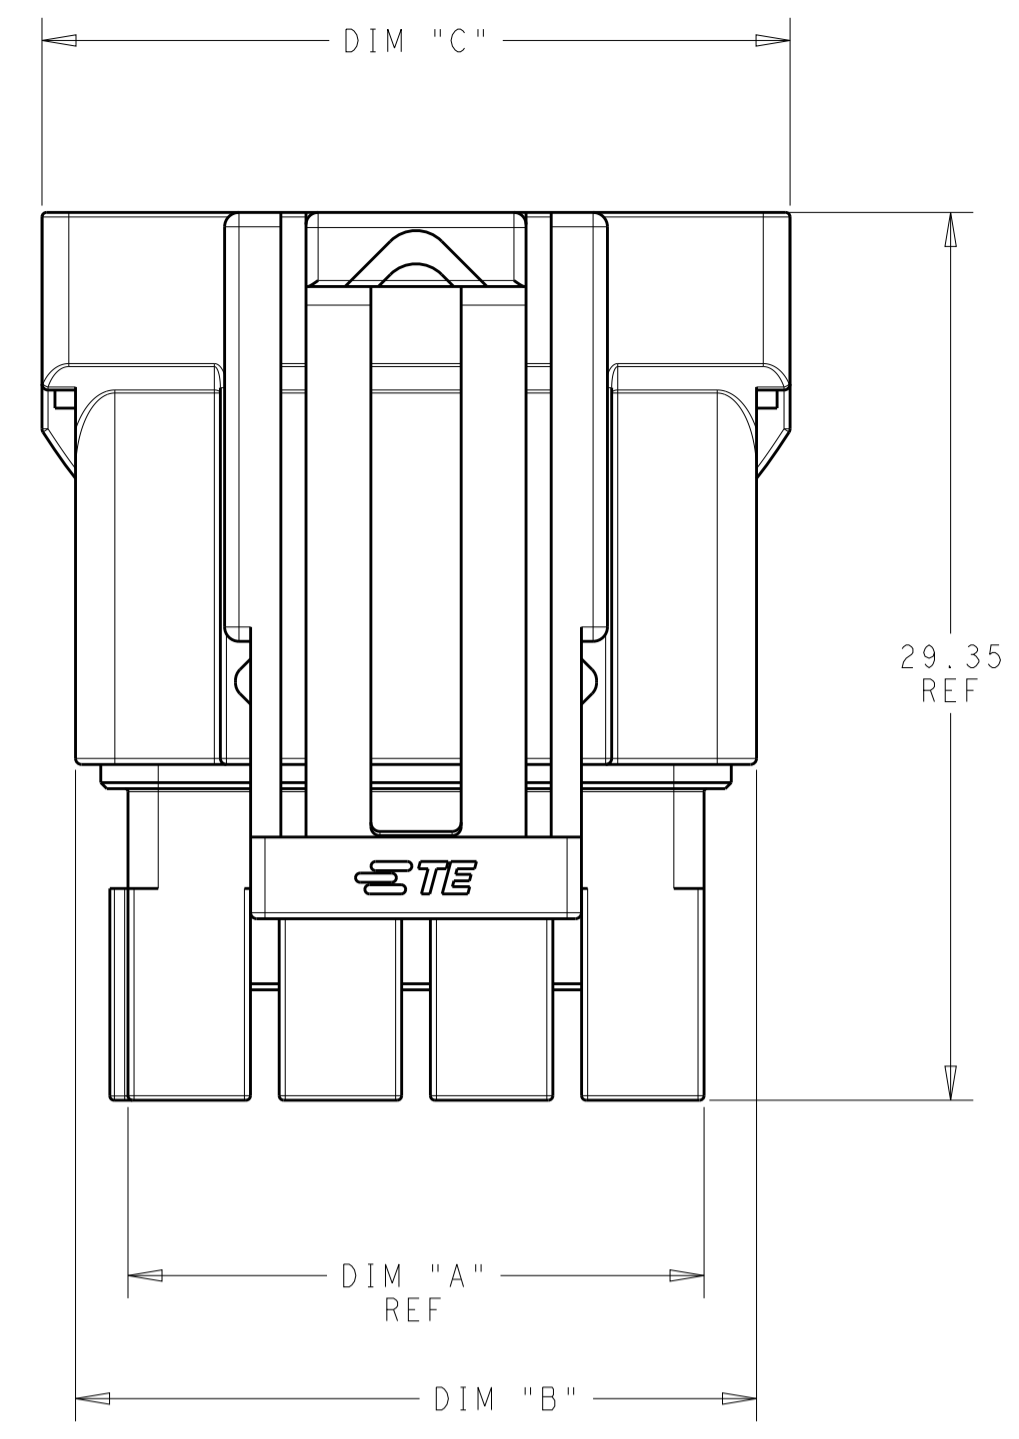

REVISIONS				
P.	LTN	DESCRIPTION	DATE	OWN - APVD
A		RELEASED PER ECN-20-100548	30OCT2020	JP VS

29.35 REF

1x2 POSITION

1x3 POSITION

1x4 POSITION

△ MATERIAL: PBT, GLASS FILLED
 KEY A: NATURAL; KEY B: GREY; KEY C: BROWN
 KEY D: RED; KEY E: ORANGE; KEY F: VIOLET
 KEY G: YELLOW; KEY H: BLUE; KEY I: GREEN

△ MATERIAL MARK: PBT GF

3. APPLICABLE CONTACT P/N:
 2329913-*/2329916-*/2329912-*/2329914-*/2329915-*/2329917-*

4. MATING CONNECTOR P/N
 RECEPT: HSG: *2378158-
 TPA: 2329016-
 BACK COVER: 2334614-
 INTERFACE SEAL: 2325347-
 GANG SEAL: 2325349-*

5. FLAMMABILITY RATING: UL94 V-0

24.66	22.52	19.05	KEY C	1*4	3-2378159-4
24.66	22.52	19.05	KEY B	1*4	2-2378159-4
24.66	22.52	19.05	KEY A	1*4	1-2378159-4
19.66	17.52	14.05	KEY C	1*3	3-2378159-3
19.66	17.52	14.05	KEY B	1*3	2-2378159-3
19.66	17.52	14.05	KEY A	1*3	1-2378159-3
14.66	12.52	9.05	KEY I	1*2	9-2378159-2
14.66	12.52	9.05	KEY H	1*2	8-2378159-2
14.66	12.52	9.05	KEY G	1*2	7-2378159-2
14.66	12.52	9.05	KEY F	1*2	6-2378159-2
14.66	12.52	9.05	KEY E	1*2	5-2378159-2
14.66	12.52	9.05	KEY D	1*2	4-2378159-2
14.66	12.52	9.05	KEY C	1*2	3-2378159-2
14.66	12.52	9.05	KEY B	1*2	2-2378159-2
14.66	12.52	9.05	KEY A	1*2	1-2378159-2
DIM C	DIM B	DIM A	KEYING	POSITIONS	PART NUMBER

SIZE: A1 CAGE CODE: 00779 DRAWING NO: 2378159
 WEIGHT: -
 MATERIAL: PBT GF
 FINISH: -
 CUSTOMER DRAWING

SCALE: 4:1 SHEET: 1 OF 1 REV: A

Mouser Electronics

Authorized Distributor

Click to View Pricing, Inventory, Delivery & Lifecycle Information: