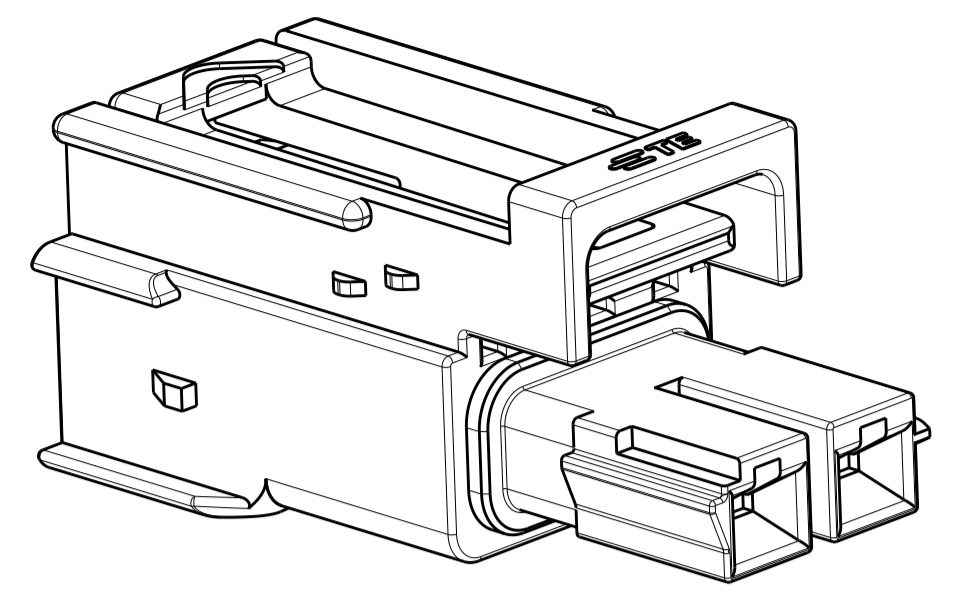

REVISIONS				
P.	LTN	DESCRIPTION	DATE	OWN - APVD
A		RELEASED PER ECN-20-100548	30OCT2020	JP VS

29.35 REF

1x2 POSITION

1x3 POSITION

1x4 POSITION

△ MATERIAL: PBT, GLASS FILLED
 KEY A: NATURAL; KEY B: GREY; KEY C: BROWN
 KEY D: RED; KEY E: ORANGE; KEY F: VIOLET
 KEY G: YELLOW; KEY H: BLUE; KEY I: GREEN

△ MATERIAL MARK: PBT GF

3. APPLICABLE CONTACT P/N:
 2329913-*/2329916-*/2329912-*/2329914-*/2329915-*/2329917-*

4. MATING CONNECTOR P/N
 RECEPT: HSG: *2378158-
 TPA: 2329016-
 BACK COVER: 2334614-
 INTERFACE SEAL: 2325347-
 GANG SEAL: 2325349-*

5. FLAMMABILITY RATING: UL94 V-0

24.66	22.52	19.05	KEY C	1*4	3-2378159-4
24.66	22.52	19.05	KEY B	1*4	2-2378159-4
24.66	22.52	19.05	KEY A	1*4	1-2378159-4
19.66	17.52	14.05	KEY C	1*3	3-2378159-3
19.66	17.52	14.05	KEY B	1*3	2-2378159-3
19.66	17.52	14.05	KEY A	1*3	1-2378159-3
14.66	12.52	9.05	KEY I	1*2	9-2378159-2
14.66	12.52	9.05	KEY H	1*2	8-2378159-2
14.66	12.52	9.05	KEY G	1*2	7-2378159-2
14.66	12.52	9.05	KEY F	1*2	6-2378159-2
14.66	12.52	9.05	KEY E	1*2	5-2378159-2
14.66	12.52	9.05	KEY D	1*2	4-2378159-2
14.66	12.52	9.05	KEY C	1*2	3-2378159-2
14.66	12.52	9.05	KEY B	1*2	2-2378159-2
14.66	12.52	9.05	KEY A	1*2	1-2378159-2
DIM C	DIM B	DIM A	KEYING	POSITIONS	PART NUMBER

SIZE: A1 CAGE CODE: 00779 DRAWING NO: 2378159
 WEIGHT: -
 MATERIAL: PBT GF
 FINISH: -
 CUSTOMER DRAWING

SCALE: 4:1 SHEET: 1 OF 1 REV: A

Mouser Electronics

Authorized Distributor

Click to View Pricing, Inventory, Delivery & Lifecycle Information: