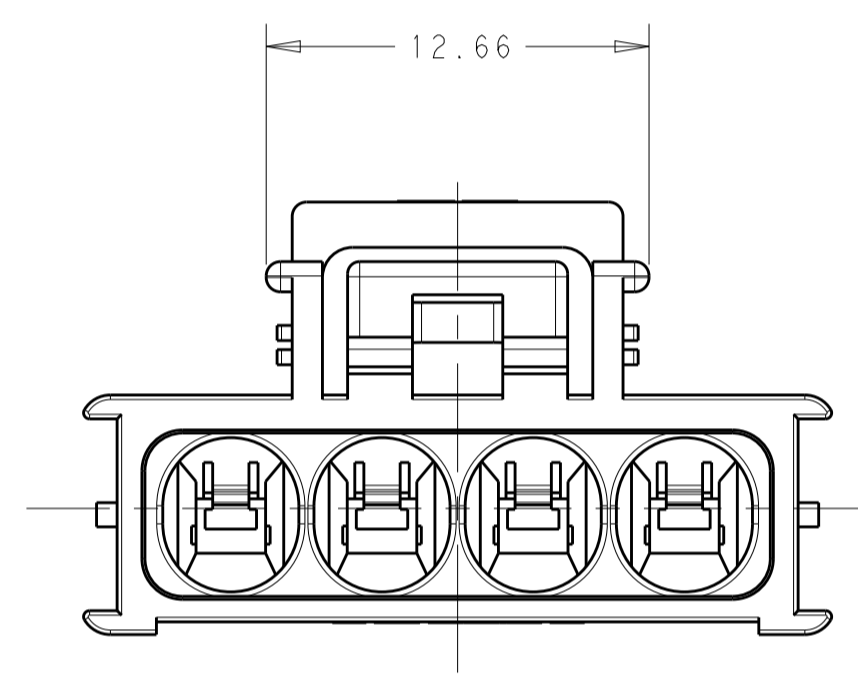

REVISIONS				
P.	LTN	DESCRIPTION	DATE	OWN - APVD
A		RELEASED PER ECN-20-100548	30OCT2020	JP VS

29.35 REF

1x2 POSITION

1x3 POSITION

1x4 POSITION

△ MATERIAL: PBT, GLASS FILLED
 KEY A: NATURAL; KEY B: GREY; KEY C: BROWN
 KEY D: RED; KEY E: ORANGE; KEY F: VIOLET
 KEY G: YELLOW; KEY H: BLUE; KEY I: GREEN

△ MATERIAL MARK: PBT GF

3. APPLICABLE CONTACT P/N:
 2329913-*/2329916-*/2329912-*/2329914-*/2329915-*/2329917-*

4. MATING CONNECTOR P/N
 RECEPT: HSG: *2378158-
 TPA: 2329016-
 BACK COVER: 2334614-
 INTERFACE SEAL: 2325347-
 GANG SEAL: 2325349-*

5. FLAMMABILITY RATING: UL94 V-0

24.66	22.52	19.05	KEY C	1*4	3-2378159-4
24.66	22.52	19.05	KEY B	1*4	2-2378159-4
24.66	22.52	19.05	KEY A	1*4	1-2378159-4
19.66	17.52	14.05	KEY C	1*3	3-2378159-3
19.66	17.52	14.05	KEY B	1*3	2-2378159-3
19.66	17.52	14.05	KEY A	1*3	1-2378159-3
14.66	12.52	9.05	KEY I	1*2	9-2378159-2
14.66	12.52	9.05	KEY H	1*2	8-2378159-2
14.66	12.52	9.05	KEY G	1*2	7-2378159-2
14.66	12.52	9.05	KEY F	1*2	6-2378159-2
14.66	12.52	9.05	KEY E	1*2	5-2378159-2
14.66	12.52	9.05	KEY D	1*2	4-2378159-2
14.66	12.52	9.05	KEY C	1*2	3-2378159-2
14.66	12.52	9.05	KEY B	1*2	2-2378159-2
14.66	12.52	9.05	KEY A	1*2	1-2378159-2
DIM C	DIM B	DIM A	KEYING	POSITIONS	PART NUMBER

SIZE: A1 CAGE CODE: 00779 DRAWING NO: 2378159
 WEIGHT: -
 MATERIAL: PBT GF
 FINISH: -
 CUSTOMER DRAWING

SCALE: 4:1 SHEET: 1 OF 1 REV: A

Mouser Electronics

Authorized Distributor

Click to View Pricing, Inventory, Delivery & Lifecycle Information: