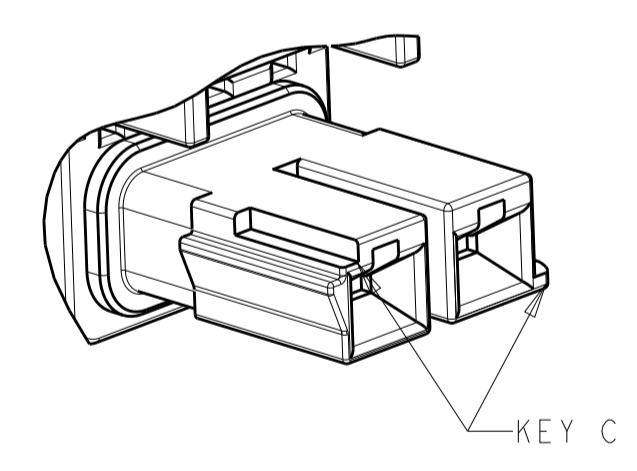

REVISIONS				
P.	LTN	DESCRIPTION	DATE	OWN - APVD
A		RELEASED PER ECN-20-100548	30OCT2020	JP VS

29.35 REF

1x2 POSITION

1x3 POSITION

1x4 POSITION

△ MATERIAL: PBT, GLASS FILLED
 KEY A: NATURAL; KEY B: GREY; KEY C: BROWN
 KEY D: RED; KEY E: ORANGE; KEY F: VIOLET
 KEY G: YELLOW; KEY H: BLUE; KEY I: GREEN