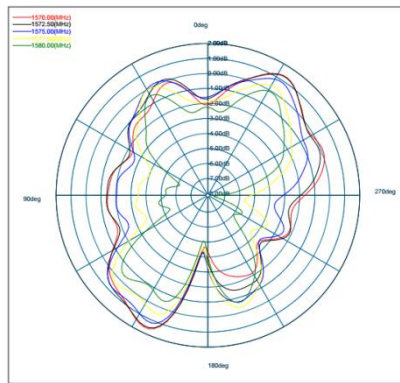

## KINGHELM Satellite receiving antenna

测试效果图:

X+

Y+

Z+

XY

YZ

XZ