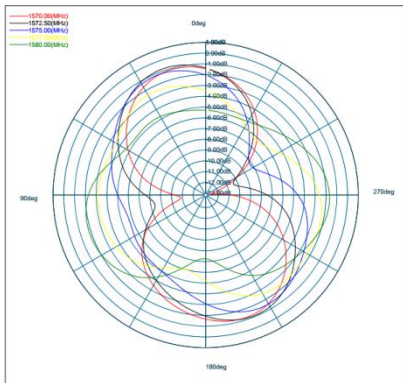

## KINGHELM Satellite receiving antenna

测试效果图:

X+

Y+

Z+

XY

YZ

XZ