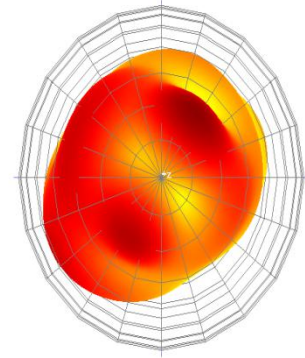

### 规格参数:

Item		Specifications
Antenna	Center Frequency	1575.42 ± 2MHz
	Band Width	CF ± 5MHz
	Polarization	RHCP
	Gain	2dBic (Zenith)
	V.S.W.R	<1.3
	Impedance	50 Ω
	Axial Ratio	3dB (max)
	Dimension	45.8*38.4*12.8mm
LNA	Gain	29 ± 2dB
	Noise Figure	<1.3
	Supply Voltage	1.4~3.6V DC
	Current Consumption	8~15mA
	V.S.W.R	<2.0
Mechanical	Cable	RG174
	Connector	SMA-J
	Radome Material	ABS
	Mounting Method	Magnet/Adhesive
Environmental	Operating Temperature	-40°C ~ +85°C

## KINGHELM Satellite receiving antenna

测试效果图:

X+

Y+

Z+

XY

YZ

XZ