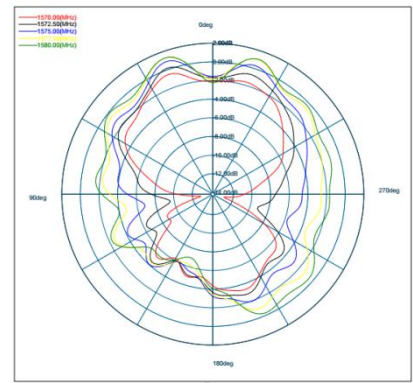

## KINGHELM Satellite receiving antenna

测试效果图:

X+

Y+

Z+

XY

YZ

XZ