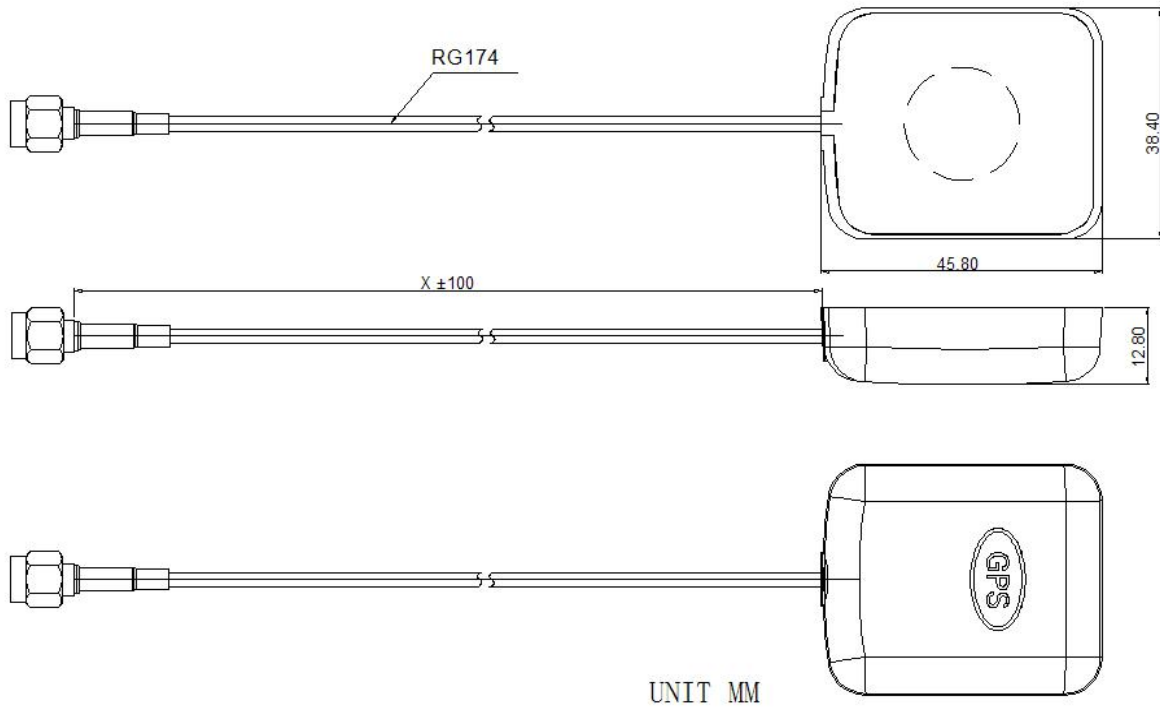

KINGHELM Satellite receiving antenna

外型尺寸:

X=3M

SHENZHEN KINGHELM ELECTRONIC CO., LTD

Add: Floor 2, building 4, Baoshan youpin cultural creative park, minfu road, minzhi street, Longhua new district District;

Http: WWW.BDS666.COM

Tel: 86-755-83044319

Fax: 86-755-83975897