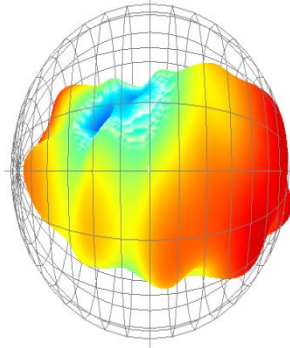

### 规格参数:

Item		Specifications
Antenna	Center Frequency	1575.42 ± 2MHz
	Band Width	CF ± 5MHz
	Polarization	RHCP
	Gain	2dBic (Zenith)
	V.S.W.R	<1.3
	Impedance	50 Ω
	Axial Ratio	3dB (max)
	Dimension	45.8*38.4*12.8mm
LNA	Gain	29 ± 2dB
	Noise Figure	<1.3
	Supply Voltage	1.4~3.6V DC
	Current Consumption	8~15mA
	V.S.W.R	<2.0
Mechanical	Cable	RG174
	Connector	SMA-J
	Radome Material	ABS
	Mounting Method	Magnet/Adhesive
Environmental	Operating Temperature	-40°C ~ +85°C

## KINGHELM Satellite receiving antenna

测试效果图:

X+

Y+

Z+

XY

YZ

XZ