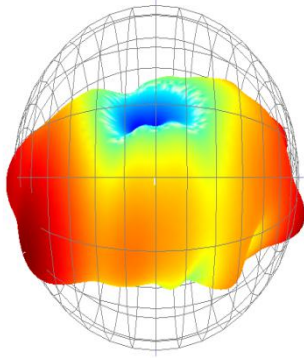

### 规格参数:

Item		Specifications
Antenna	Center Frequency	1575.42 ± 2MHz
	Band Width	CF ± 5MHz
	Polarization	RHCP
	Gain	2dBic (Zenith)
	V.S.W.R	<1.3
	Impedance	50 Ω
	Axial Ratio	3dB (max)
	Dimension	45.8*38.4*12.8mm
LNA	Gain	29 ± 2dB
	Noise Figure	<1.3
	Supply Voltage	1.4~3.6V DC
	Current Consumption	8~15mA
	V.S.W.R	<2.0
Mechanical	Cable	RG174
	Connector	SMA-J
	Radome Material	ABS
	Mounting Method	Magnet/Adhesive
Environmental	Operating Temperature	-40°C ~ +85°C

## KINGHELM Satellite receiving antenna

测试效果图:

X+

Y+

Z+

XY

YZ

XZ