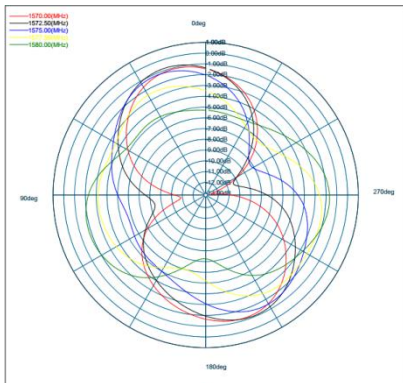

Http: WWW.BDS666.COM

Tel: 86-755-83044319

Fax: 86-755-83975897

KINGHELM Satellite receiving antenna

规格参数:

Item	Specifications	
Antenna	Center Frequency	1575.42 ± 10MHz
	Band Width	CF ± 5MHz
	Polarization	RHCP
	Gain	2dBic (Zenith)
	V.S.W.R	<1.3
	Impedance	50 Ω
	Axial Ratio	3dB (max)
	Dimension	45.8*38.4*12.8mm
LNA	Gain	29 ± 2dB
	Noise Figure	<1.3
	Supply Voltage	1.4~3.6V DC
	Current Consumption	8~15mA
	V.S.W.R	<2.0
Mechanical	Cable	RG174
	Connector	SMA-J
	Radome Material	ABS
	Mounting Method	Magnet/Adhesive
Environmental	Operating Temperature	-40°C ~ +85°C

KINGHELM Satellite receiving antenna

测试效果图:

X+

Y+

Z+

XY

YZ

XZ