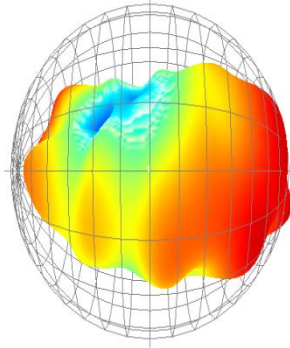

Http: WWW.BDS666.COM

Tel: 86-755-83044319

Fax: 86-755-83975897

KINGHELM Satellite receiving antenna

规格参数:

Item	Specifications	
Antenna	Center Frequency	1575.42 ± 10MHz
	Band Width	CF ± 5MHz
	Polarization	RHCP
	Gain	2dBic (Zenith)
	V.S.W.R	<1.3
	Impedance	50 Ω
	Axial Ratio	3dB (max)
	Dimension	45.8*38.4*12.8mm
LNA	Gain	29 ± 2dB
	Noise Figure	<1.3
	Supply Voltage	1.4~3.6V DC
	Current Consumption	8~15mA
	V.S.W.R	<2.0
Mechanical	Cable	RG174
	Connector	SMA-J
	Radome Material	ABS
	Mounting Method	Magnet/Adhesive
Environmental	Operating Temperature	-40°C ~ +85°C

KINGHELM Satellite receiving antenna

测试效果图:

X+

Y+

Z+

XY

YZ

XZ