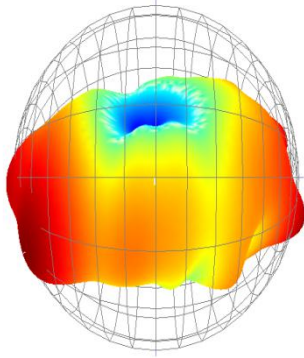

Http: WWW.BDS666.COM

Tel: 86-755-83044319

Fax: 86-755-83975897

KINGHELM Satellite receiving antenna

规格参数:

Item	Specifications	
Antenna	Center Frequency	1575.42 ± 10MHz
	Band Width	CF ± 5MHz
	Polarization	RHCP
	Gain	2dBic (Zenith)
	V.S.W.R	<1.3
	Impedance	50 Ω
	Axial Ratio	3dB (max)
	Dimension	45.8*38.4*12.8mm
LNA	Gain	29 ± 2dB
	Noise Figure	<1.3
	Supply Voltage	1.4~3.6V DC
	Current Consumption	8~15mA
	V.S.W.R	<2.0
Mechanical	Cable	RG174
	Connector	SMA-J
	Radome Material	ABS
	Mounting Method	Magnet/Adhesive
Environmental	Operating Temperature	-40°C ~ +85°C

KINGHELM Satellite receiving antenna

测试效果图:

X+

Y+

Z+

XY

YZ

XZ