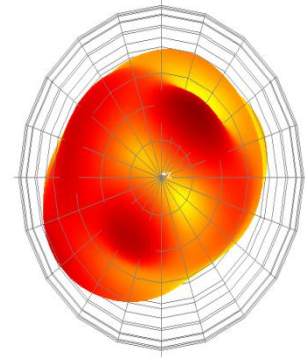

Http: WWW.BDS666.COM

Tel: 86-755-83044319

Fax: 86-755-83975897

KINGHELM Satellite receiving antenna

规格参数:

Item	Specifications	
Antenna	Center Frequency	1575.42 ± 10MHz
	Band Width	CF ± 5MHz
	Polarization	RHCP
	Gain	2dBic (Zenith)
	V.S.W.R	<1.3
	Impedance	50 Ω
	Axial Ratio	3dB (max)
	Dimension	45.8*38.4*12.8mm
LNA	Gain	29 ± 2dB
	Noise Figure	<1.3
	Supply Voltage	1.4~3.6V DC
	Current Consumption	8~15mA
	V.S.W.R	<2.0
Mechanical	Cable	RG174
	Connector	SMA-J
	Radome Material	ABS
	Mounting Method	Magnet/Adhesive
Environmental	Operating Temperature	-40°C ~ +85°C

KINGHELM Satellite receiving antenna

测试效果图:

X+

Y+

Z+

XY

YZ

XZ