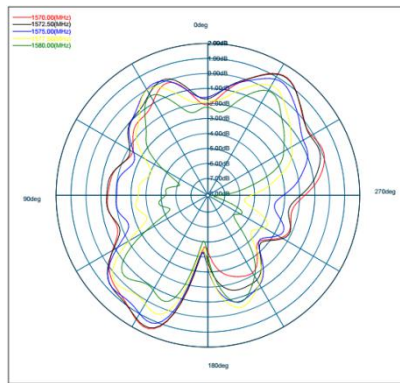

KINGHELM Satellite receiving antenna

测试效果图:

X+

Y+

Z+

XY

YZ

XZ