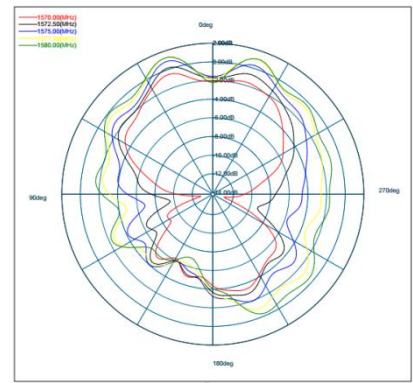

KINGHELM Satellite receiving antenna

测试效果图:

X+

Y+

Z+

XY

YZ

XZ