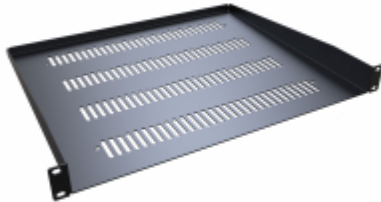

Quality Products. Service Excellence.

Universal Rack Shelf *RAS Series*

Up to 200 lbs (91 kg) Weight Capacity

Features

- Constructed of 14 or 16 gauge steel.
- Universal design mounts to any standard EIA-compliant rack or cabinet.
- Allows easy rack mounting of equipment or items that do not have rack mounting capabilities.
- Mounts to rack rails either as an internal shelf or external shelf/work area.
- Available in either vented or solid versions.
- Rugged textured RAL9005 black powder paint finish.
- TAA-compliant for GSA Schedule purchases.
- RoHS and REACH compliant
- Manufactured in North America

Accessories

- Mounting Hardware
- Hook and Loop Roll

19 Inch Mounting Shelves

Part No. Vented	Part No. Solid (Un-Vented)	Mounting Dimensions			Rack Units	Stiffener Lip(s) Folded	Suggested Load Capacity*
		Height	Width	Depth			
RASV190107UBK1	RASU190107UBK1	1.75	19.30	7.00	1U	Up (Front & Back)	16ga 42 lbs (19 kg)
RASV190107DBK1	RASU190107DBK1	1.75	19.30	7.00	1U	Down (Front & Back)	16ga 42 lbs (19 kg)
RASV190110BK1	RASU190110BK1	1.75	19.30	10.00	1U	Up (Back Only)	16ga 42 lbs (19 kg)
RASV190112BK1	RASU190112BK1	1.75	19.30	12.00	1U	Up (Back Only)	16ga 42 lbs (19 kg)
RASV190115BK1	RASU190115BK1	1.75	19.30	15.00	1U	Up (Back Only)	16ga 42 lbs (19 kg)
RASV190120BK1	RASU190120BK1	1.75	19.30	20.00	1U	Up (Back Only)	16ga 42 lbs (19 kg)
RASVL190314BK1	RASUL190314BK1	3.50	19.30	14.50	2U	Up (Back Only)	16ga 65 lbs (30 kg)
RASV190312BK1	RASU190312BK1	3.50	19.30	12.00	2U	Up (Back Only)	14ga 100 lbs (45 kg)
RASV190315BK1	RASU190315BK1	3.50	19.30	15.00	2U	Up (Back Only)	14ga 100 lbs (45 kg)