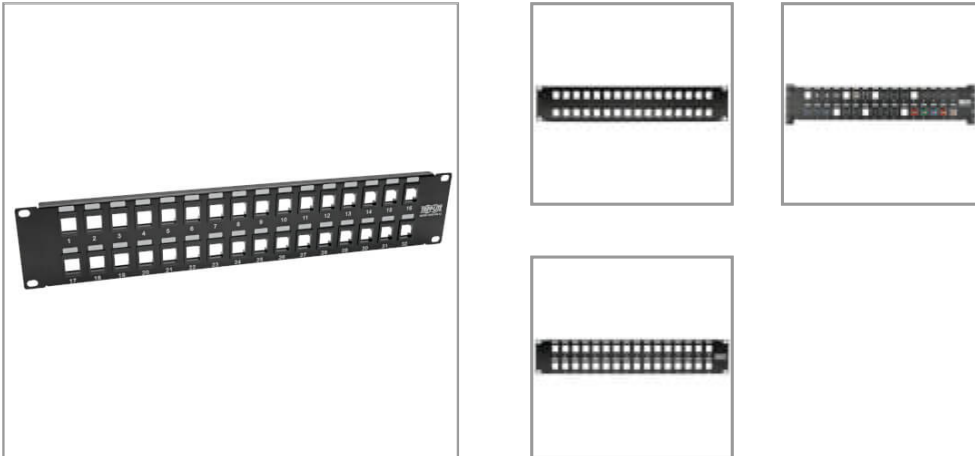

32-Port 2U Rack-Mount Unshielded Blank Keystone/Multimedia Patch Panel, RJ45 Ethernet, USB, HDMI, Cat5e/6

MODEL NUMBER: **N062-032-KJ**

Manages and organizes input and output cable connections in your network. Customizable solution for a variety of applications, including Ethernet, voice, audio/video and USB.

Description

The N062-032-KJ 32-Port 2U Rack-Mount Unshielded Blank Keystone/Multimedia Patch Panel manages and organizes the cabling in your network. The 32 blank cutouts accommodate all Tripp Lite keystone jacks, and some other keystone jacks in the market, including RJ45 Ethernet, HDMI audio/video, voice and USB applications. Ports are clearly numbered to help you identify connections. Mounts easily into 2U of an EIA-standard 19-inch two-post rack or wall-mount rack enclosure. Made from heavy-duty cold-rolled steel. Grounding wire included.

Features

Manages and Organizes a Wide Variety of Cabling 32 blank cutouts accommodate all Tripp Lite keystone jacks, and some other keystone jacks in the market
For use with RJ45 Ethernet, HDMI audio/video, voice, USB and other applications
Ports are numbered for easy connection identification
Heavy-duty cold-rolled steel construction

Highlights

- 32 blank cutouts compatible with all Tripp Lite keystone jacks
- For Ethernet, voice, audio/video, USB applications and more
- Heavy-duty cold-rolled steel construction
- Numbered ports for easy connection identification
- Mounts into 2U of standard 19 in. 2-post or wall-mount rack