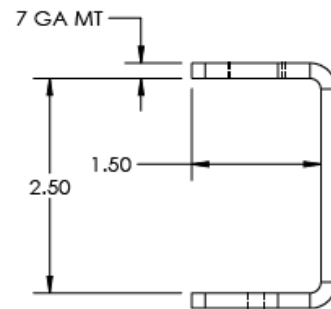

HEAVY DUTY GOOSENECK FLEX ARM

95154 16" Long, 1/4-20 Female, C-Clamp Base

ARM LENGTH	16" (406.4mm)
ARM MATERIAL	Steel
OUTSIDE DIAMETER	.695"
INSIDE DIAMETER	.325"
LOAD RATING	Max Load @ 90 Degrees: <u>2.5 pounds</u>
FEEL	Heavy Duty, Feels Stiff
MOUNTING STYLE	C-Clamp, 2.5" L x 2.0" W x 1.5" H Threaded in place with Loctite
TOP FITTING	1/4-20 UNC Female Thread Male Thread Conversion Kit included with single use tube of Loctite and Male Stud
BASE FITTING	Black e-coated 3/8 NPSM x .375" long Hex Fer- rule
COVERING SLEEVE	PVC, Matte Black