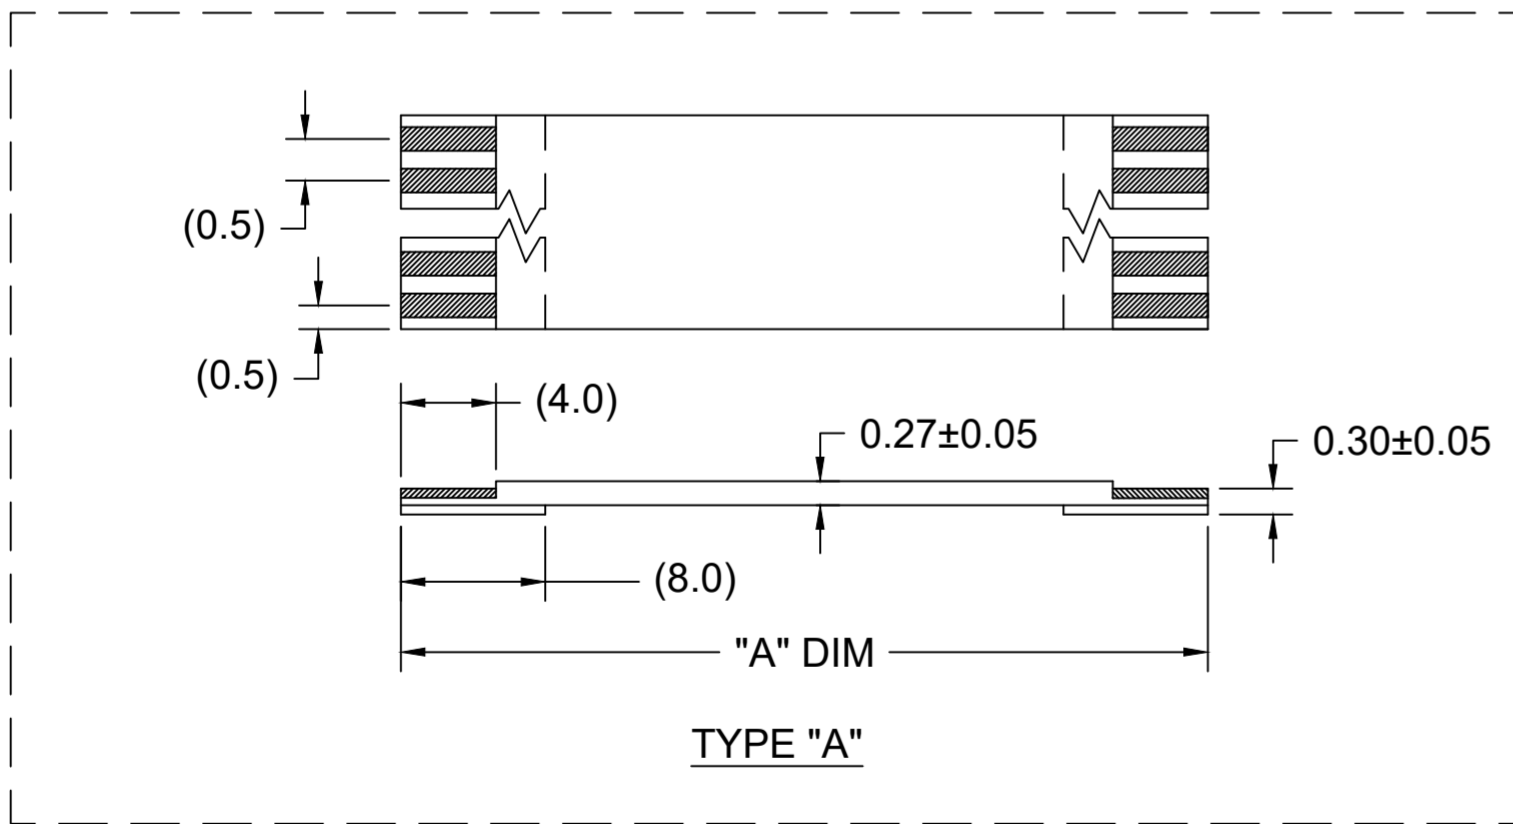

NOTES:

- NO PRINTING ON JUMPER CABLE UNLESS OTHERWISE SPECIFIED. IF PRINTING IS REQUIRED, THEN IT WOULD BE CONSIDERED A SPECIAL JUMPER CABLE.

THIS DRAWING CONTAINS INFORMATION THAT IS PROPRIETARY TO MOLEX ELECTRONIC TECHNOLOGIES, LLC AND SHOULD NOT BE USED WITHOUT WRITTEN PERMISSION															
DIMENSION UNITS	SCALE	CURRENT REV DESC: CORRECTED PART NUMBER FOR 5" (37CKT) CABLE.													
MM	1:1	molex													
GENERAL TOLERANCES (UNLESS SPECIFIED)		0.50MM CENTER FFC JUMPER CABLE (HIGH TEMPERATURE) CHART													
		PRODUCT CUSTOMER DRAWING													
		DOCUMENT NUMBER: SD-15266-001 DOC TYPE: PSD DOC PART: 001 REVISION: A													
		MATERIAL NUMBER: 152660001 CUSTOMER: GENERAL MARKET SHEET NUMBER: 1 OF 2													
DRAFT WHERE APPLICABLE MUST REMAIN WITHIN DIMENSIONS		THIRD ANGLE PROJECTION		DRAWING		SERIES		MATERIAL NUMBER				CUSTOMER		SHEET NUMBER	
				C-SIZE		15266		152660001				GENERAL MARKET		1 OF 2	