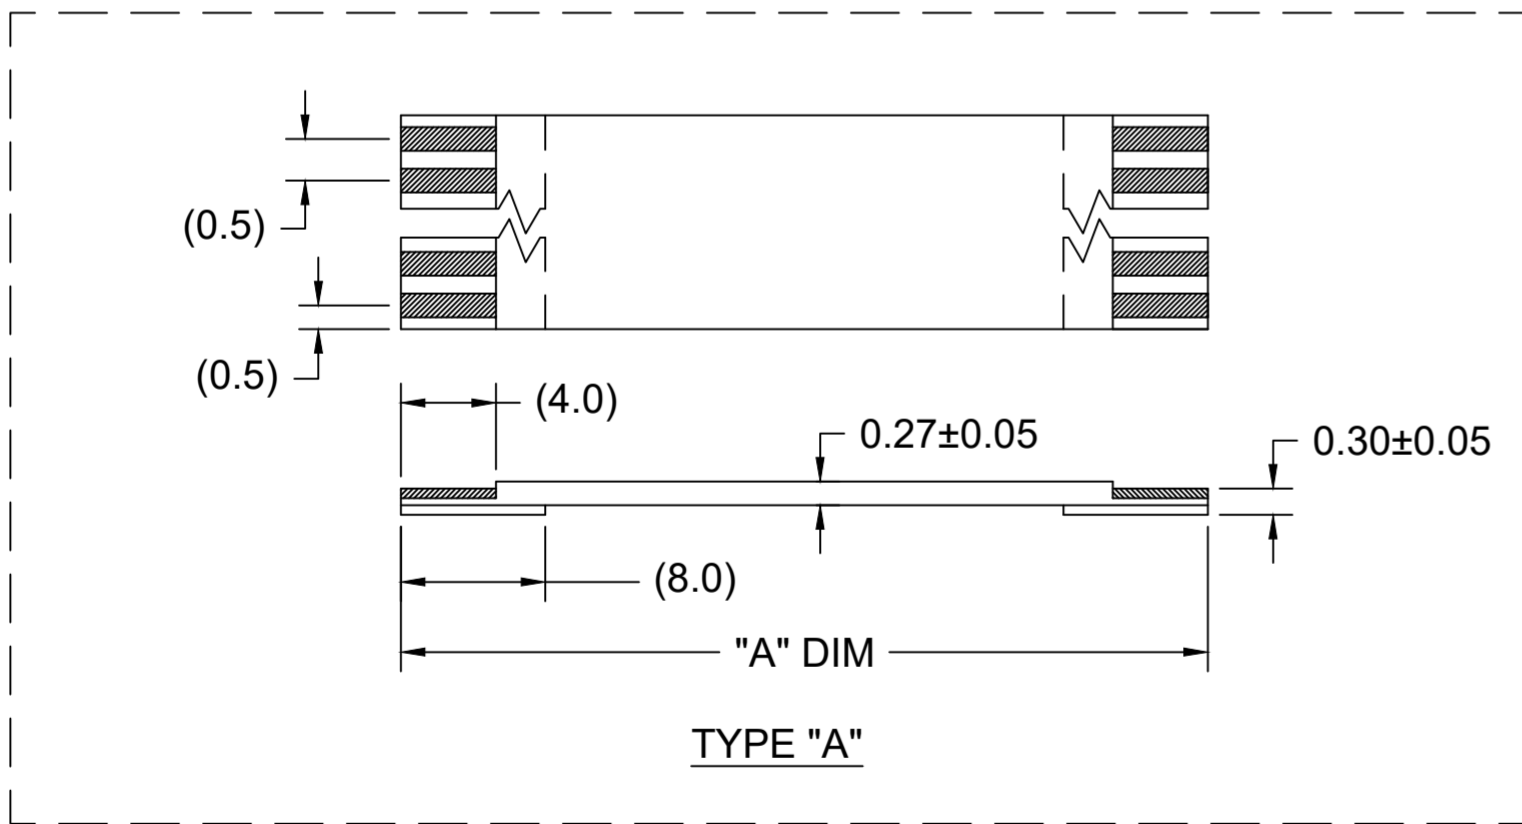

"A" DIM.	1.18 ± .079 INCHES 30 ± 2.00		2 ± .079 INCHES 51 ± 2.00 MM		3 ± .118 INCHES 76 ± 3.00 MM		4 ± .118 INCHES 102 ± 3.00 MM		5 ± .157 INCHES 127 ± 4.00 MM		6 ± .157 INCHES 152 ± 4.00 MM		7 ± .157 INCHES 178 ± 4.00 MM		8 ± .157 INCHES 203 ± 4.00 MM		9 ± .197 INCHES 229 ± 5.00 MM		10 ± .197 INCHES 254 ± 5.00 MM		12 ± .197 INCHES 305 ± 5.00 MM	
STIFFENER	TYPE "A"	TYPE "D"	TYPE "A"	TYPE "D"	TYPE "A"	TYPE "D"	TYPE "A"	TYPE "D"	TYPE "A"	TYPE "D"	TYPE "A"	TYPE "D"	TYPE "A"	TYPE "D"	TYPE "A"	TYPE "D"	TYPE "A"	TYPE "D"	TYPE "A"	TYPE "D"	TYPE "A"	TYPE "D"
CKTS: 7	152660745	152660744	152660747	152660746	152660749	152660748	152660751	152660750	152660753	152660752	152660755	152660754	152660757	152660756	152660759	152660758	152660761	152660760	152660763	152660762	152660765	152660764
CKTS: 9	152660767	152660766	152660769	152660768	152660771	152660770	152660773	152660772	152660775	152660774	152660777	152660776	152660779	152660778	152660781	152660780	152660783	152660782	152660785	152660784	152660787	152660786
CKTS: 11	152660789	152660788	152660791	152660790	152660793	152660792	152660795	152660794	152660797	152660796	152660799	152660798	152660801	152660800	152660803	152660802	152660805	152660804	152660807	152660806	152660809	152660808
CKTS: 13	152660811	152660810	152660813	152660812	152660815	152660814	152660817	152660816	152660819	152660818	152660821	152660820	152660823	152660822	152660825	152660824	152660827	152660826	152660829	152660828	152660831	152660830
CKTS: 15	152660833	152660832	152660835	152660834	152660837	152660836	152660839	152660838	152660841	152660840	152660843	152660842	152660845	152660844	152660847	152660846	152660849	152660848	152660851	152660850	152660853	152660852
CKTS: 17	152660855	152660854	152660857	152660856	152660859	152660858	152660861	152660860	152660863	152660862	152660865	152660864	152660867	152660866	152660869	152660868	152660871	152660870	152660873	152660872	152660875	152660874
CKTS: 19	152660877	152660876	152660879	152660878	152660881	152660880	152660883	152660882	152660885	152660884	152660887	152660886	152660889	152660888	152660891	152660890	152660893	152660892	152660895	152660894	152660897	152660896
CKTS: 21	152660899	152660898	152660901	152660900	152660903	152660902	152660905	152660904	152660907	152660906	152660909	152660908	152660911	152660910	152660913	152660912	152660915	152660914	152660917	152660916	152660919	152660918
CKTS: 23	152660921	152660920	152660923	152660922	152660925	152660924	152660927	152660926	152660929	152660928	152660931	152660930	152660933	152660932	152660935	152660934	152660937	152660936	152660939	152660938	152660941	152660940
CKTS: 25	152660943	152660942	152660945	152660944	152660947	152660946	152660949	152660948	152660951	152660950	152660953	152660952	152660955	152660954	152660957	152660956	152660959	152660958	152660961	152660960	152660963	152660962
CKTS: 27	152660965	152660964	152660967	152660966	152660969	152660968	152660971	152660970	152660973	152660972	152660975	152660974	152660977	152660976	152660979	152660978	152660981	152660980	152660983	152660982	152660985	152660984
CKTS: 29	152660987	152660986	152660989	152660988	152660991	152660990	152660993	152660992	152660995	152660994	152660997	152660996	152660999	152660998	152661001	152661000	152661003	152661002	152661005	152661004	152661007	152661006
CKTS: 31	152661009	152661008	152661011	152661010	152661013	152661012	152661015	152661014	152661017	152661016	152661019	152661018	152661021	152661020	152661023	152661022	152661025	152661024	152661027	152661026	152661029	152661028
CKTS: 33	152661031	152661030	152661033	152661032	152661035	152661034	152661037	152661036	152661039	152661038	152661041	152661040	152661043	152661042	152661045	152661044	152661047	152661046	152661049	152661048	152661051	152661050
CKTS: 35	152661053	152661052	152661055	152661054	152661057	152661056	152661059	152661058	152661061	152661060	152661063	152661062	152661065	152661064	152661067	152661066	152661069	152661068	152661071	152661070	152661073	152661072
CKTS: 37	152661075	152661074	152661077	152661076	152661079	152661078	152661081	152661080	152661083	152661082	152661085	152661084	152661087	152661086	152661089	152661088	152661091	152661090	152661093	152661092	152661095	152661094
CKTS: 39	152661097	152661096	152661099	152661098	152661101	152661100	152661103	152661102	152661105	152661104	152661107	152661106	152661109	152661108	152661111	152661110	152661113	152661112	152661115	152661114	152661117	152661116
CKTS: 41	152661119	152661118	152661121	152661120	152661123	152661122	152661125	152661124	152661127	152661126	152661129	152661128	152661131	152661130	152661133	152661132	152661135	152661134	152661137	152661136	152661139	152661138

NOTES:

1. NO PRINTING ON JUMPER CABLE UNLESS OTHERWISE SPECIFIED. IF PRINTING IS REQUIRED, THEN IT WOULD BE CONSIDERED A SPECIAL JUMPER CABLE.

THIS DRAWING CONTAINS INFORMATION THAT IS PROPRIETARY TO MOLEX ELECTRONIC TECHNOLOGIES, LLC AND SHOULD NOT BE USED WITHOUT WRITTEN PERMISSION											
DIMENSION UNITS MM		SCALE 1:1		CURRENT REV DESC: CORRECTED PART NUMBER FOR 5" (37CKT) CABLE.						molex	
GENERAL TOLERANCES (UNLESS SPECIFIED)				EC NO: 666258		DRWN: MSHANNON 2021/06/07		0.50MM CENTER FFC JUMPER CABLE (HIGH TEMPERATURE) CHART			
		mm	INCH	CHK'D: JSMITH11 2021/08/03		APPR: JSMITH11 2021/08/03				PRODUCT CUSTOMER DRAWING	
4 PLACES		±----	±----	INITIAL REVISION:		DRWN: JLWOLFSB 2010/09/24		DOCUMENT NUMBER SD-15266-001			
3 PLACES		±----	±----	APPR: DRASMUSS 2010/11/17		DRWN: DRASMUSS 2010/11/17				DOC TYPE PSD	
2 PLACES		±----	±----	SERIES 15266		MATERIAL NUMBER 152660001		DOC PART 001			
1 PLACE		±----	±----	THIRD ANGLE PROJECTION		DRAWING C-SIZE				REVISION A	
0 PLACES		±----	±----	DRAFT WHERE APPLICABLE MUST REMAIN WITHIN DIMENSIONS		SHEET NUMBER 2 OF 2