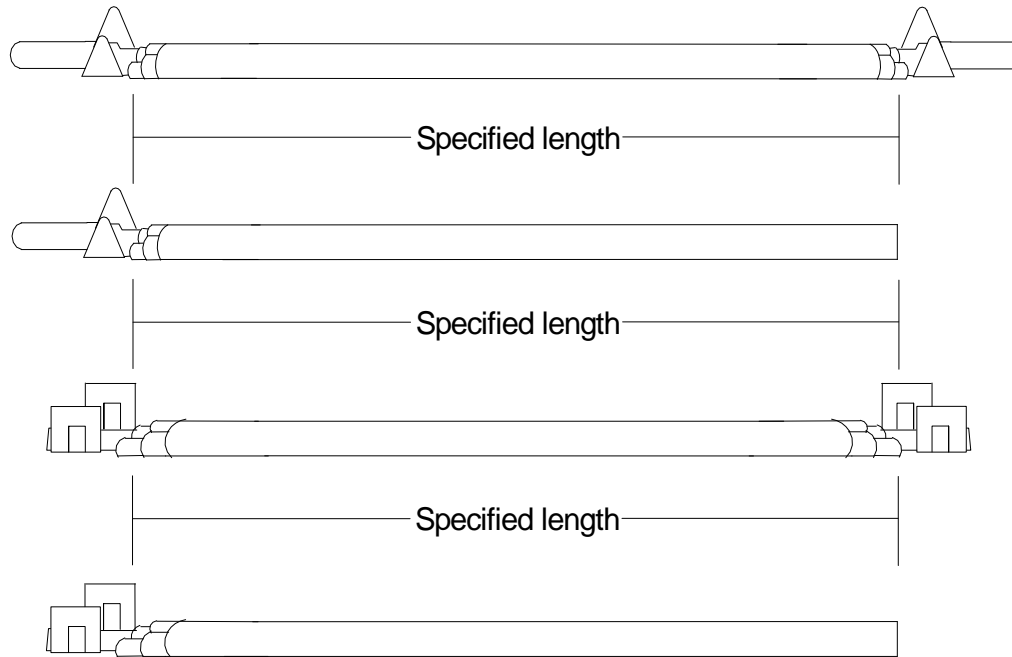

## Molex Jumper Wires Length

701 Brooks Avenue South, Thief River Falls, MN 56701 phone: 800-344-4539 fax: 218-681-3380

Cable Length  
Tolerance: + .25"

The specified length of Digi-Key's value-add Molex jumper wires is the length of the wire before it is stripped and the contacts are added. On single ended jumpers, the empty end is cut flush without any stripping.