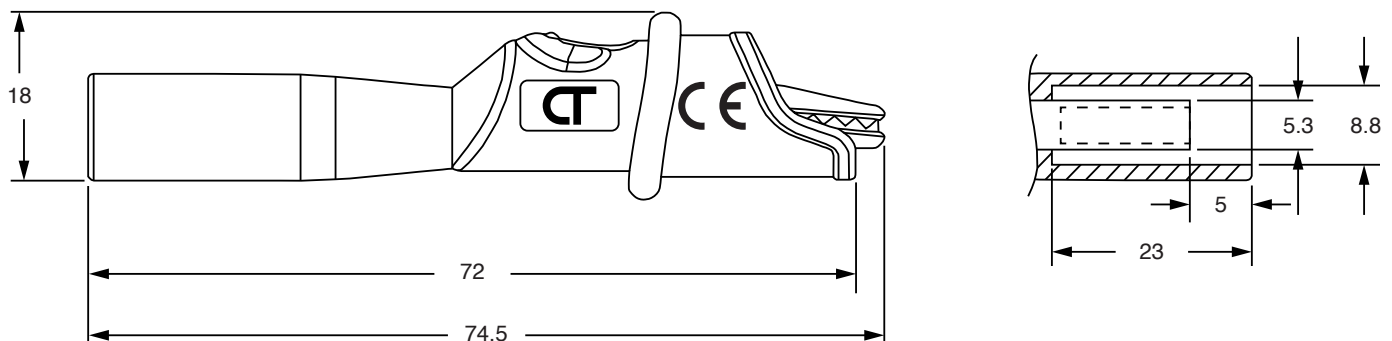

Mechanical Drawing: Dimensions in mm, not to scale

Specifications and appearance subject to change without notice
D441500 110320

1 - www.caltestelectronics.com

Cal Test
ELECTRONICS