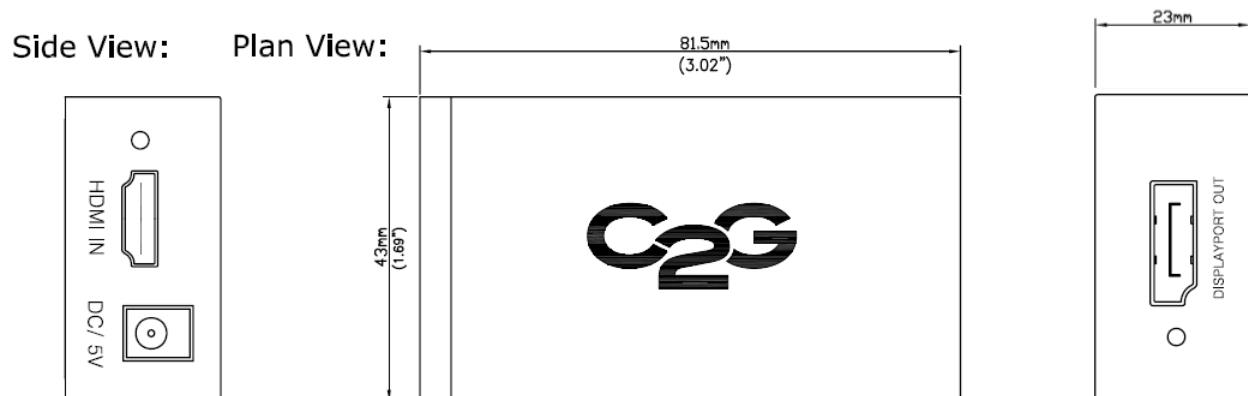

Electrical Characteristics:

Resolution:	1920 x 1200
HDCP Support:	Yes
Operating Temperature:	-10°C to 50°C
Storage Temperature:	-20°C to 70°C

Power Adapter Specifications:

Input:	100-240VAC, 50-60HZ, 0.5A
Output:	5VDC, 2000MA
Dimensions:	74.5 x 41 x 28.7mm
Cable Length:	1080mm (42.5in)
Pin Diameter:	OD: 5.5mm, ID: 2.1mm
Center Pin Polarity:	Positive

Physical Characteristics:

Approvals:	CE compliant for RoHS2
Housing:	Metal
Dimensions:	81.5 x 42 x 23mm
Connections:	HDMI Female DisplayPort Female

Part Number	Description	Weight (lbs)
54179	HDMI to DisplayPort Converter	