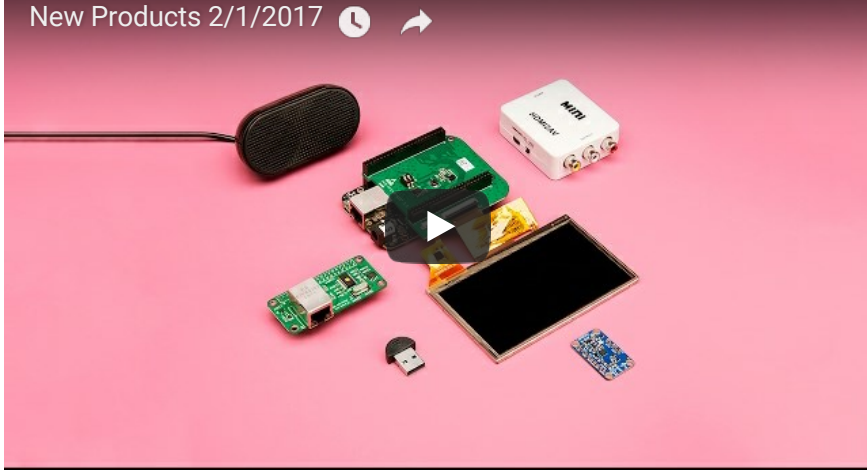

HDMI to RCA Audio and NTSC or PAL Video Adapter

PRODUCT ID: 3365

IN STOCK

1	ADD TO CART
---	--------------------

 Also include 1 x 5V 1A (1000mA) USB port power supply - UL Listed ()

1-9

10-99

100+

ADD TO WISHLIST

[DESCRIPTION](#)[TECHNICAL DETAILS](#)

DESCRIPTION

Do you have a display, television, projector or some other older device that isn't compatible with your HDMI devices? Here's an adapter that will allow you to convert HDMI from your modern computer or game system to NTSC/PAL, for older screens and devices that might not have an HDMI input.

This mini HDMI to AV signal converter will convert HDMI video signal or audio signal to CVBS (either NTSC or PAL selectable) composite video signal *and* left/right stereo audio signals. A switch on the side will select between standard 480i NTSC or 576i PAL. Note that you will get some degradation of signal just by the fact that you'll be converting HD video down to a low-res display. That said, for many older devices, such as TVs, CRTs, VCRs, projectors, DVD recorders, game console, etc. you may not have a choice. Just be aware that it won't turn your 1990 TV into an HDMI-quality display!

Features:

- Compatible HDMI1.3, Supports HDMI input from 480i to 1080P. 3D and HDCP not supported (so turn off HDCP on your device)
- Selectable NTSC or PAL standard TV format outputs
- Also separates out the HDMI audio signal into left and right line level output.
- No need to install drivers! The adapter is portable, flexible, plug and play
- Package includes: Converter, USB Power Cable and User Manual