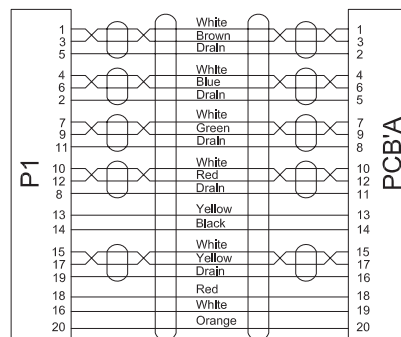

Conductor 1

- Conductor: 32AWG (7/0.08TC)
- Insulation: FM-PE, ID:0.63±0.05mm
- Color: White/Green, White/Brown, White/Blue, White/Yellow, White/Red
- Drain: 32AWG (7/0.08TC)
- Shield: AL-Mylar 100% Coverage

Conductor 2

- Conductor: 32AWG (7/0.08TC)
- Insulation: HD-PE, ID:0.55±0.05mm
- Color: White/Red/Orange/Yellow/Black

VIDEO SPECIFICATIONS:

- HDMI: up to 4K30 resolution
- VGA: up to 1920x1200 resolution

Pin Assignment