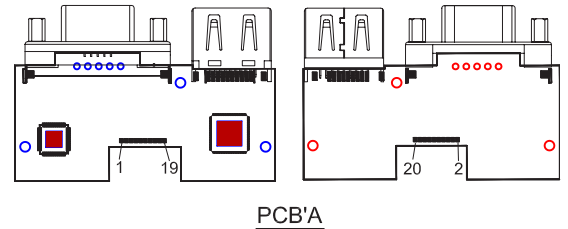

DATA SHEET

SPECIFICATIONS:

DisplayPort™ Male to HDMI® or VGA Female Adapter Converter

PHYSICAL SPECIFICATIONS:

- Operating Temperature: 0°C to 50°C
- Storage Temperature: -30°C to 70°C
- Shield: Aluminum Magnesium Alloy 75%
- Braid: 16/6/0.12
- Drain: 32AWG (7/0.127B)
- Cable: UL20276 [32AWG*1P+D+AL/MY]*5C+32AWG*5C+AL+D+BRAID(AL/Mg)
- Jacket: PVC
- OD: 5.5MM± 0.2mm
- Cable Dimensions: 5.1 mm x 3.1 mm
- Conformity: 2011/65/EU ROHS 2.0

Conductor 2

- Conductor: 32AWG (7/0.08TC)
- Insulation: HD-PE, ID:0.55±0.05mm
- Color: White/Red/Orange/Yellow/Black

VIDEO SPECIFICATIONS:

- HDMI: up to 4K30 resolution
- VGA: up to 1920x1200 resolution

Pin Assignment