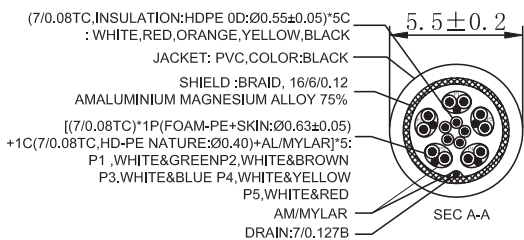

Conductor 1

- Conductor: 32AWG (7/0.08TC)
- Insulation: FM-PE, ID:0.63±0.05mm
- Color: White/Green, White/Brown, White/Blue, White/Yellow, White/Red
- Drain: 32AWG (7/0.08TC)
- Shield: AL-Mylar 100% Coverage

Conductor 2

- Conductor: 32AWG (7/0.08TC)
- Insulation: HD-PE, ID:0.55±0.05mm
- Color: White/Red/Orange/Yellow/Black

VIDEO SPECIFICATIONS:

- HDMI: up to 4K30 resolution
- VGA: up to 1920x1200 resolution

Pin Assignment