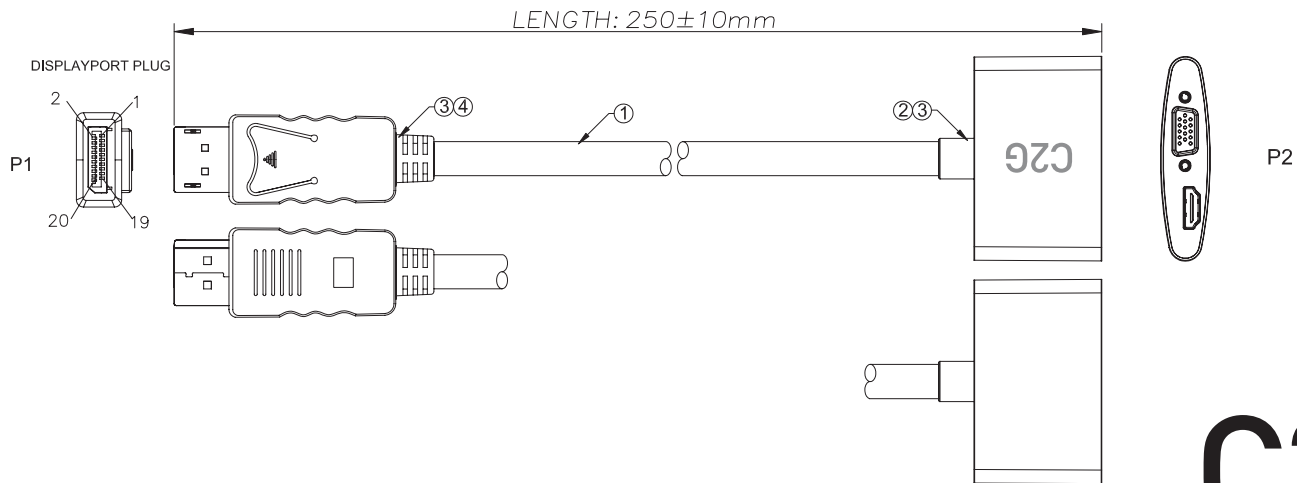

DATA SHEET

SPECIFICATIONS:

DisplayPort™ Male to HDMI® or VGA Female Adapter Converter

PHYSICAL SPECIFICATIONS:

- Operating Temperature: 0°C to 50°C
- Storage Temperature: -30°C to 70°C
- Shield: Aluminum Magnesium Alloy 75%
- Braid: 16/6/0.12
- Drain: 32AWG (7/0.127B)
- Cable: UL20276 [32AWG*1P+D+AL/MY]*5C+32AWG*5C+AL+D+BRAID(AL/Mg)
- Jacket: PVC
- OD: 5.5MM± 0.2mm
- Cable Dimensions: 5.1 mm x 3.1 mm
- Conformity: 2011/65/EU ROHS 2.0

Conductor 2

- Conductor: 32AWG (7/0.08TC)
- Insulation: HD-PE, ID:0.55±0.05mm
- Color: White/Red/Orange/Yellow/Black

VIDEO SPECIFICATIONS:

- HDMI: up to 4K30 resolution
- VGA: up to 1920x1200 resolution

Pin Assignment