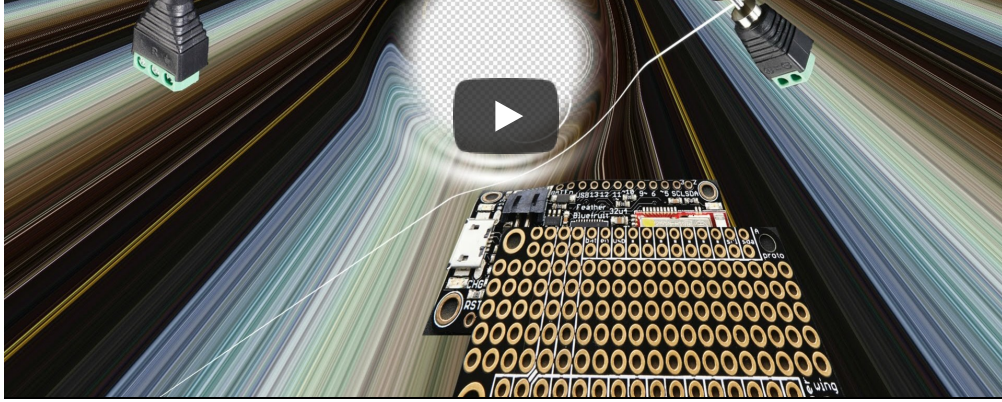

RCA (Composite Video, Audio) Female Jack Terminal Block

PRODUCT ID: 2793

30 IN STOCK

1

ADD TO CART

1-9

10-99

100+

ADD TO WISHLIST

DESCRIPTION

TECHNICAL DETAILS

DESCRIPTION

One truth about working with A/V is you always need the cable or adapter you *don't* have in your toolbox. That's why we love these terminal-block RCA connectors so much. **No soldering required!** Use stranded or solid core wire and a small screw driver to create custom wiring jigs.

This is the **RCA (Composite Video, Audio) Female Jack Terminal Block**. RCA is one of the most common A/V connectors.

We also have a (matching) [RCA Male Plug Terminal Block!](#)

New Products 11/25/2015