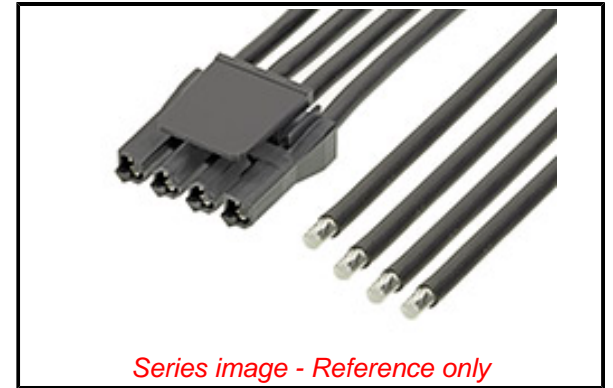

PLEASE CHECK WWW.MOLEX.COM FOR LATEST PART INFORMATION

Part Number: [2160111041](#)
Status: **Active**
Overview: Super Sabre Connector System
Description: Super Sabre-to-Pigtail Off-the-Shelf (OTS) Cable Assembly, Single Row, 150.00mm Length, 4 Circuits, Black

Documents:

[Drawing (PDF)](#)

[Datasheet (PDF)](#)

[RoHS Certificate of Compliance (PDF)](#)

General

Product Family	Cable Assemblies
Series	216011
Application	Power, Wire-to-Board, Wire-to-Wire
Assembly Configuration	Single Ended Connector
Connector to Connector	Super Sabre-to-Pigtail
Overmolded	No
Overview	Super Sabre Connector System
Product Name	Super Sabre
Type	Discrete Wire Assembly
UPC	193264830572

Physical

Cable Length	150.00mm
Circuits (Loaded)	4
Color - Resin	Black
Gender	Female-Pigtail
Lock to Mating Part	Yes
Material - Metal	Copper
Material - Plating Mating	Silver
Material - Plating Termination	Matte Tin, Nickel
Material - Resin	Nylon
Net Weight	44.860/g
Number of Rows	1
Packaging Type	Bag
Pitch - Mating Interface	7.50mm
Single Ended	Yes
Termination Interface: Style	Crimp or Compression
Wire Size AWG	10
Wire/Cable Type	UL 11028

Electrical

Current - Maximum per Contact	34.0A
Voltage - Maximum	600V AC/DC

Material Info

Reference - Drawing Numbers

Sales Drawing	2160111041-000

EU ELV

Not Relevant

EU RoHS

Compliant

REACH SVHC

Not Contained Per -
D(2021)10043-DC (17
Jan 2022)

Halogen-Free

Status

Low-Halogen

For more information, please visit [Contact US](#)

China ROHS

ELV

RoHS Phthalates

China RoHS

Green Image

Not Relevant

Not Contained

Search Parts in this Series

[216011 Series](#)

Mates With

Super Sabre Vertical Header [172042](#) .
Super Sabre Right Angle Header [172043](#) .
Super Sabre Plug Housing [172673](#) , [43680](#)